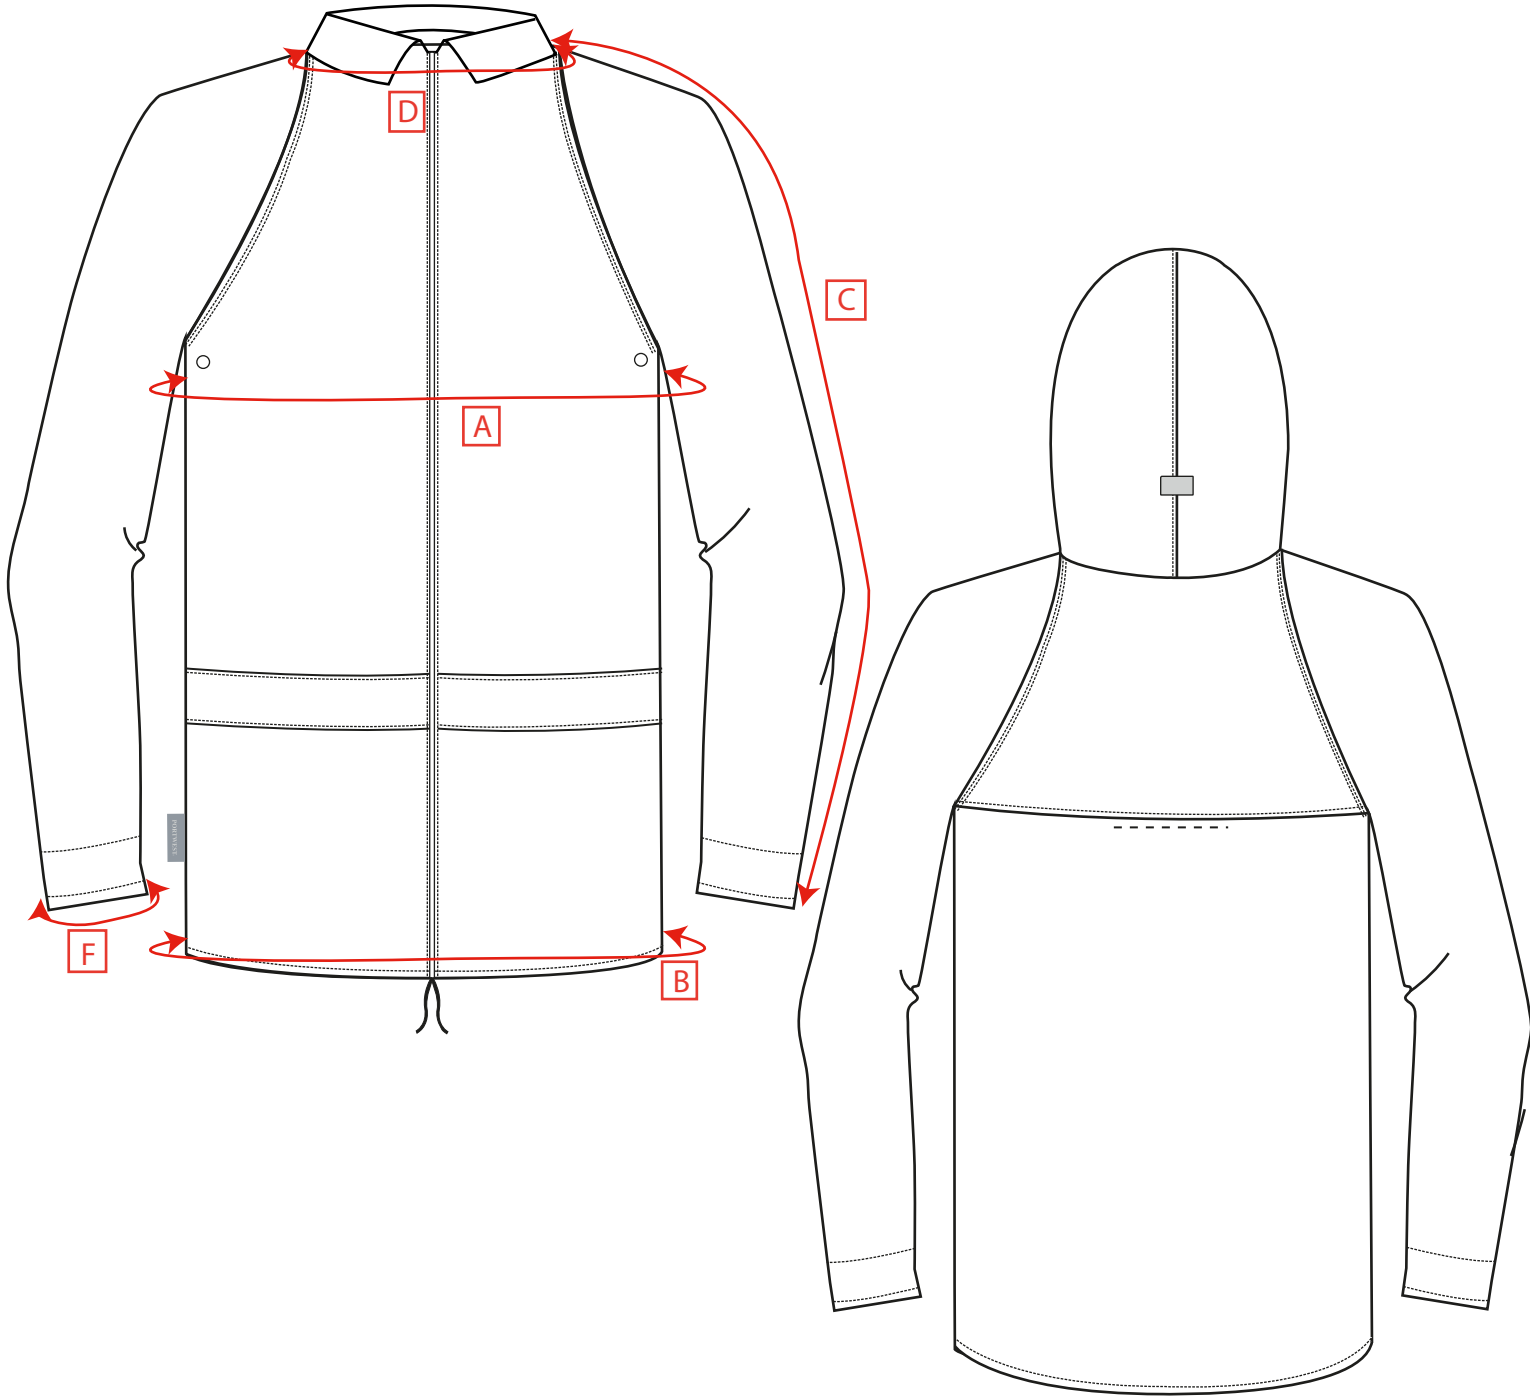

PORTWEST®

STYLE NO: **US440**

DESCRIPTION: **100% Polyester PVC Coated, Taped and Unlined Jacket**

		XS	S	M	L	XL	2XL	3XL	4XL	5XL
To fit chest		80-88	92-96	100-104	108-112	116-124	128-132	136-140	144-148	152-160
Jacket Chest	A	102	110	118	126	138	146	154	162	174
Hem	B	102	110	118	126	138	146	154	162	174
Collar to Cuff	C	78	79	80	81	82	83	84	85	86
Neck Circumference	D	52.1	53.4	54.7	56	57.3	58.6	59.9	61.2	62.5