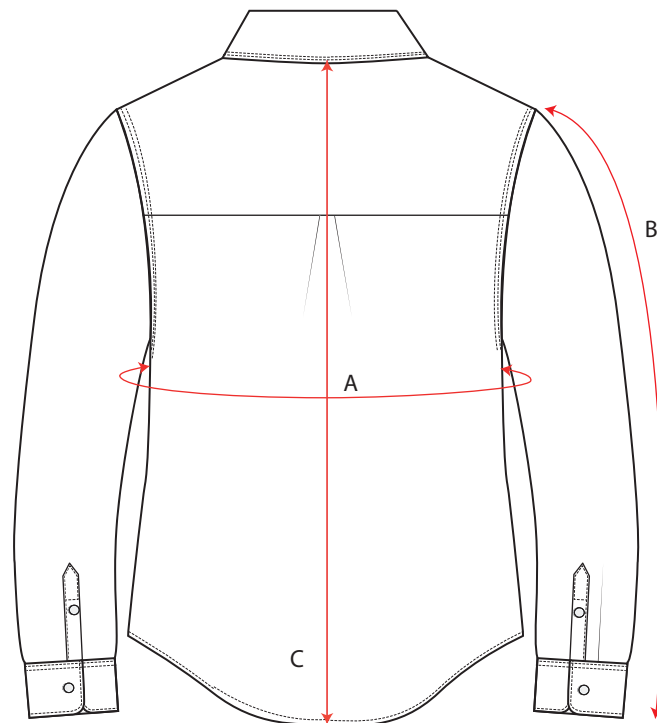

STYLE NO: UFR97

DESCRIPTION: Bizflame 88/12 FR Plaid Shirt

Body Metric (cms)		92-96	100-104	108-112	116-124	128-132	136-140	144-148	152-160	164-172
Size		SMALL	MEDIUM	LARGE	XL	XXL	3XL	4XL	5XL	6XL
Measurement point	Code									
Chest - total	A	114	122	130	142	150	158	166	178	190
Sleeve length	B	63.5	64	64.5	65	65.5	66	66.5	67	67.5
Back Length	C	84	84	84	86	86	86	86	87	88