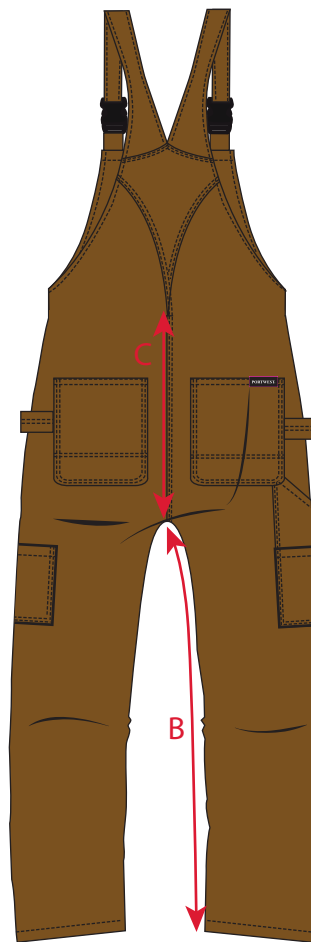

STYLE NO: UFR49

DESCRIPTION: Duck Quilt Lined Bib Overall

		S	M	L	XL	XXL	XXXL	4XL	5XL
<b>Waist</b>	<b>A</b>	90	98	106	114	122	130	138	146
<b>Inside Leg</b>	<b>B</b>	79	79	79	79	79	79	79	79
<b>Back Rise</b> (from crotch seam to waist stitching)	<b>C</b>	39	40	41	42	43	44	45	46