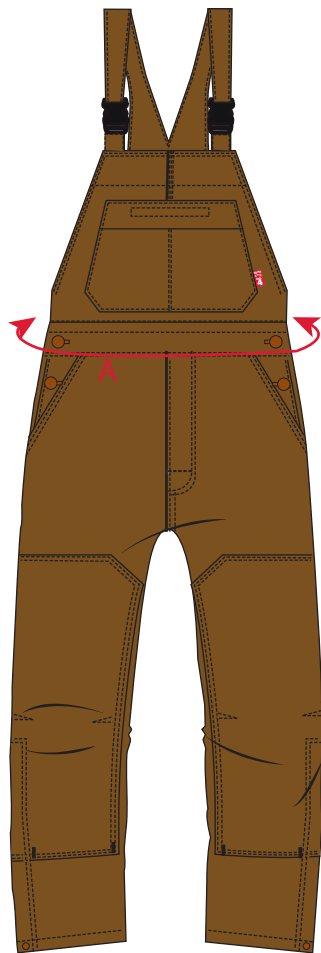

STYLE NO: UFR49

DESCRIPTION: Duck Quilt Lined Bib Overall

		S	M	L	XL	XXL	XXXL	4XL	5XL
<b>Waist</b>	<b>A</b>	90	98	106	114	122	130	138	146
<b>Inside Leg</b>	<b>B</b>	79	79	79	79	79	79	79	79
<b>Back Rise</b> (from crotch seam to waist stitching)	<b>C</b>	39	40	41	42	43	44	45	46