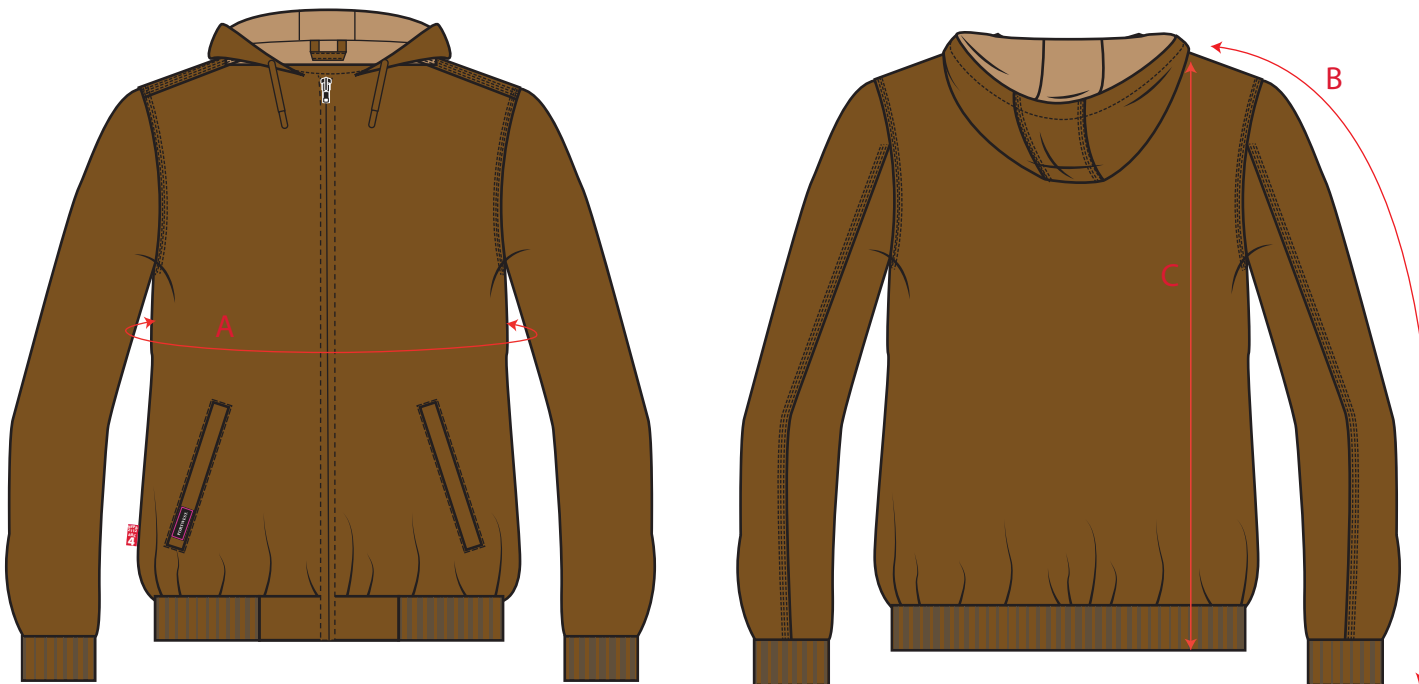

STYLE NO: UFR48	DESCRIPTION: FR Duck Quilt Lined Jacket
-----------------	---

		S	M	L	XL	XXL	3XL	4XL	5XL
To Fit Chest		92-96	100-104	108-112	116-124	128-132	136-140	144-148	152-160
Jacket Chest	A	120	128	136	144	152	160	168	176
Sleeve length-Side neck to Cuff	B	80	82	84	86	88	90	92	93
Nape to Hem	C	70	72	72	74	74	76	76	78