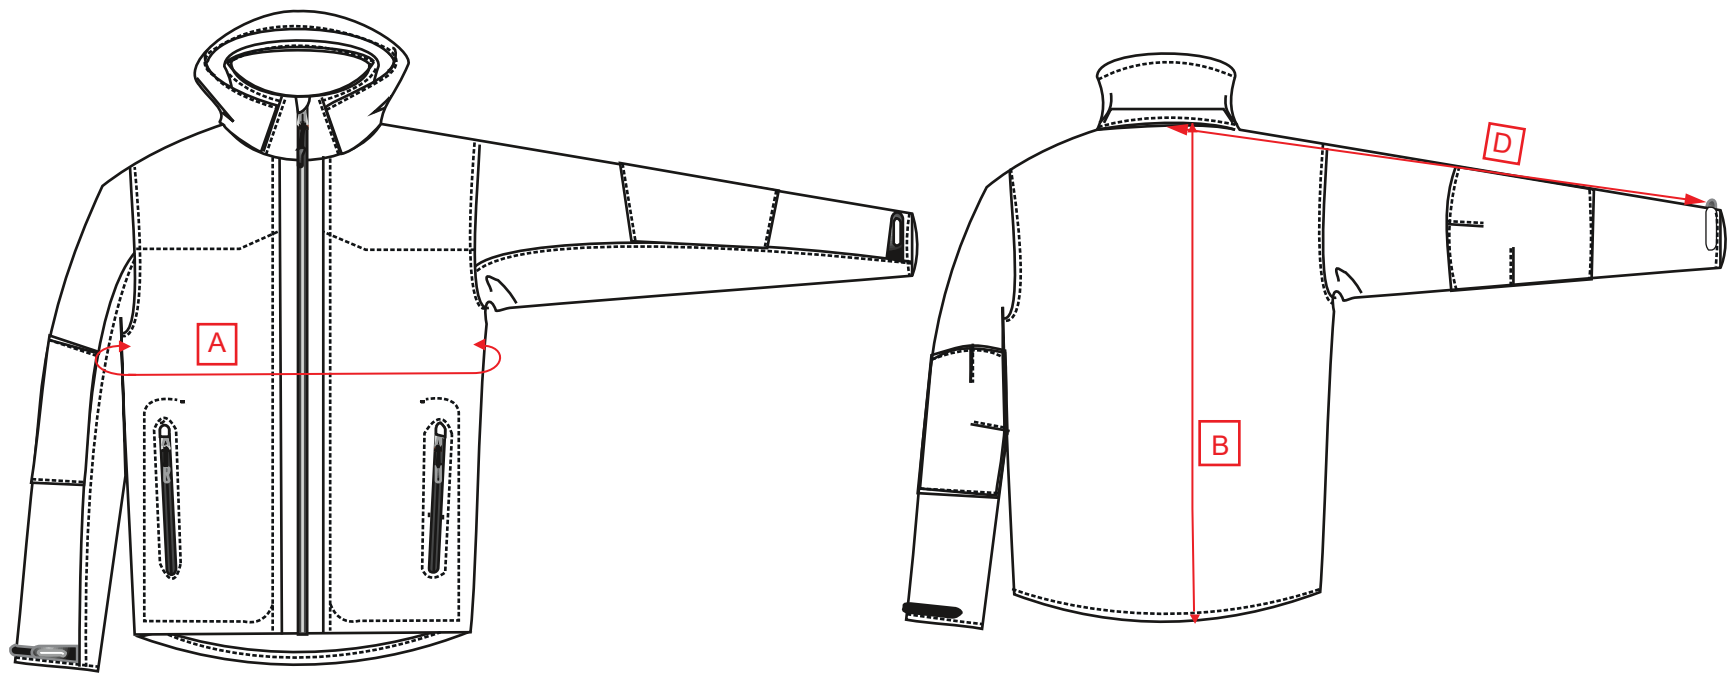

STYLE NO: TK53	DESCRIPTION: Softshell with Hood
----------------	----------------------------------

The Measurements Plus Tolerance only											
	Code	XS	S	M	L	XL	2XL	3XL	4XL	5XL	
To Fit Chest:		84 - 88	92-96	100-104	108-112	116-124	128-132	136-140	144-148	152-160	
Chest	A	108	113	118	123	128	133	138	143	148	
Nape to Hem	B	70	72.5	75.5	77	79.5	82	84.5	87	89.5	
Collar to Cuff	D	86	87.5	90	92.5	95	96	97	98	99	