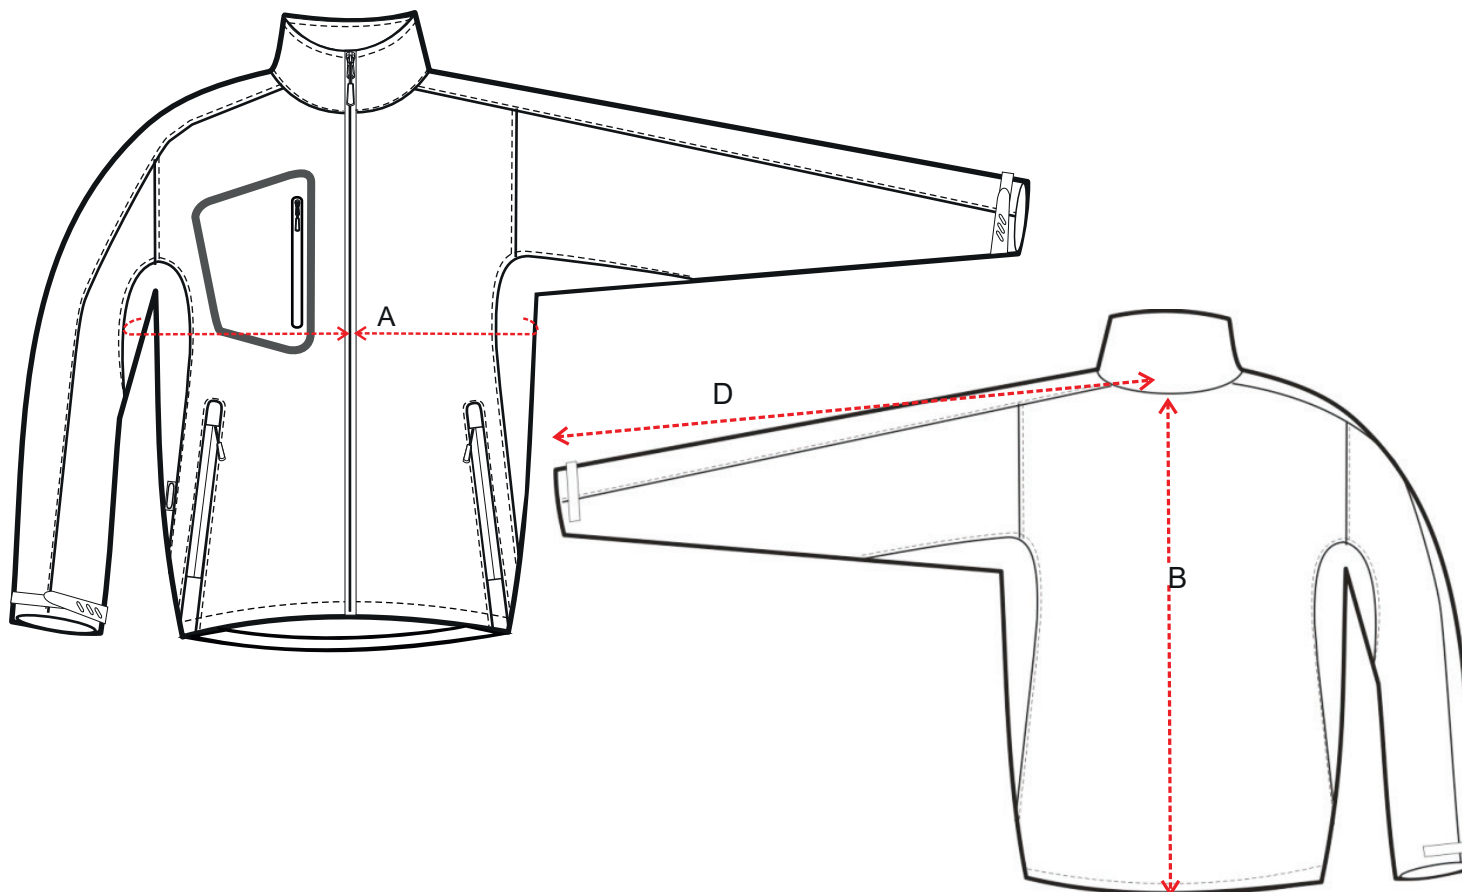

STYLE NO: TK52	DESCRIPTION: Duo Softshell Jacket
----------------	-----------------------------------

All measurements in cm unless stated otherwise		S	M	L	XL	XXL
Description	Code	92-96	100-104	108-112	116-124	128-132
<b>Chest</b> (2.5cm below armhole points)	<b>A</b>	113	118	123	128	133
<b>Back length</b> (from neck seam to end hem)	<b>B</b>	72.5	75.5	77	79.5	82
<b>Sleeve length</b> (Centre back neck to end cuff)	<b>D</b>	87.5	90	92.5	95	97.5