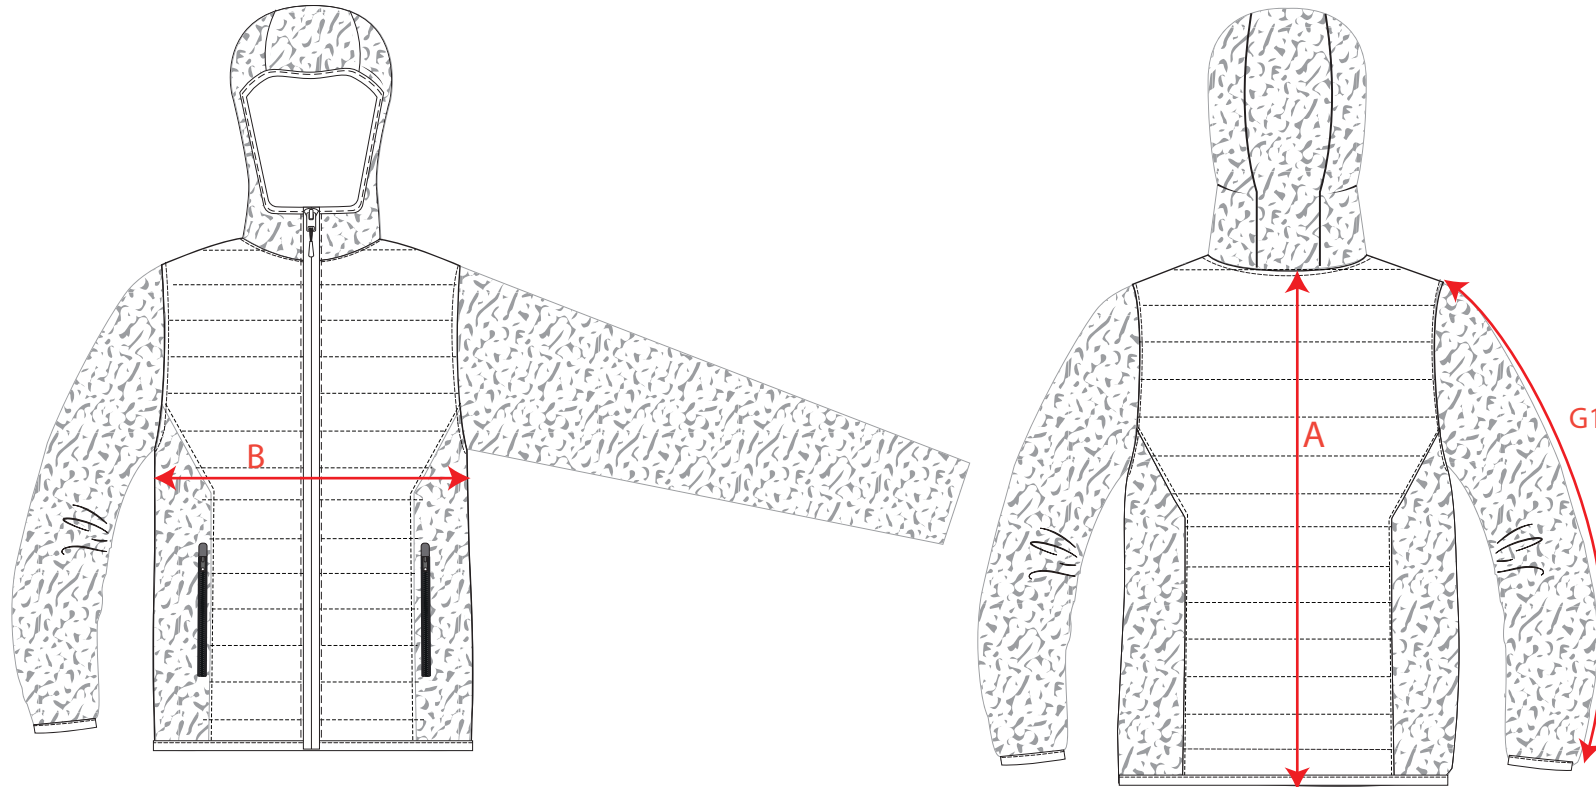

STYLE NO: T832

DESCRIPTION: KX3 Baffle Jacket

Size		XS	S	M	L	XL	2XL	3XL
TO FIT CHEST		80-88	92-96	100-104	108-112	116-124	128-132	136-140
Jacket Chest	A	100	108	116	124	132	140	144
Nape to hem	B	70	71	71	72.5	74	75.5	77
Sleeve Length	C	66	67.5	69	70.5	72	73	74