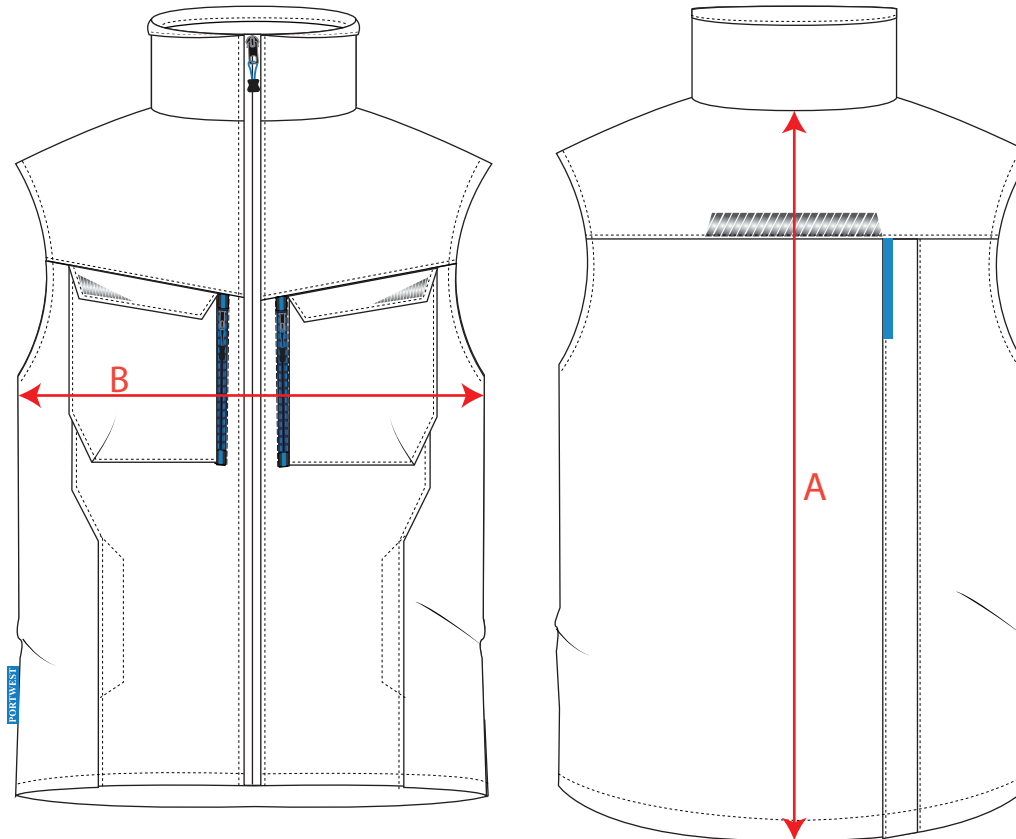

STYLE NO: T751

DESCRIPTION: WX3 Softshell Gilet

FABRIC: 94% Polyester/6% Elastane Bonded to 100% Polyester Micro Polar Fleece, 310g

COLOUR: Metal Grey  
Persian Blue

Measurements								
Size		S	M	L	XL	XXL	3XL	Tol
To Fit Chest		92-96	100-104	108-112	116-124	128-132	136-140	+/-
Centre Back Length	A							
CB Neck to Back Hem		73	74	75	76	77	78	1
Chest	B	106	114	122	134	142	150	2