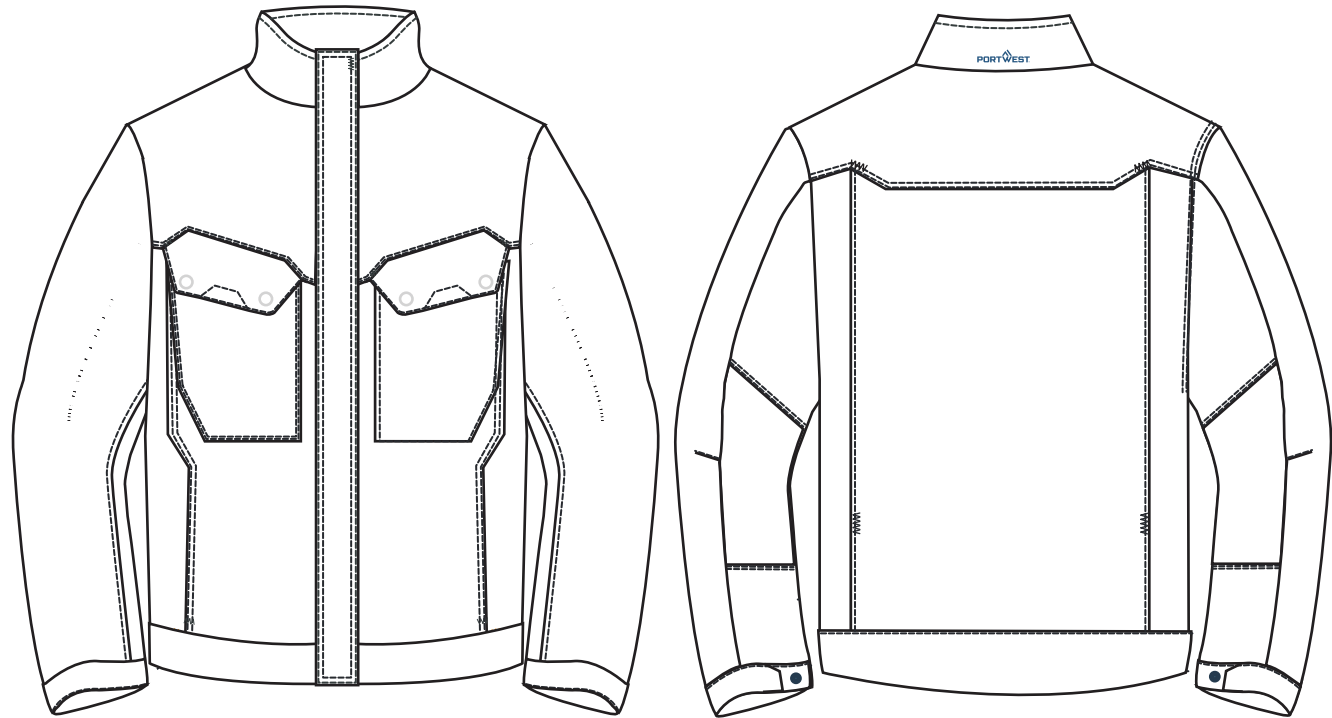

STYLE NO: **T745** DESCRIPTION: **WX3 Industrial Wash Jacket**

Description	S	M	L	XL	XXL	3XL
Back Length	76.00	77.00	78.00	80.00	82.00	84.00
Chest Width	52.00	56.00	60.00	66.00	70.00	74.00
Hem Width - relaxed	51.00	55.00	59.00	65.00	69.00	73.00
Sleeve Length - Set In - Long Sleeve	66.00	67.00	68.00	69.50	70.50	71.50