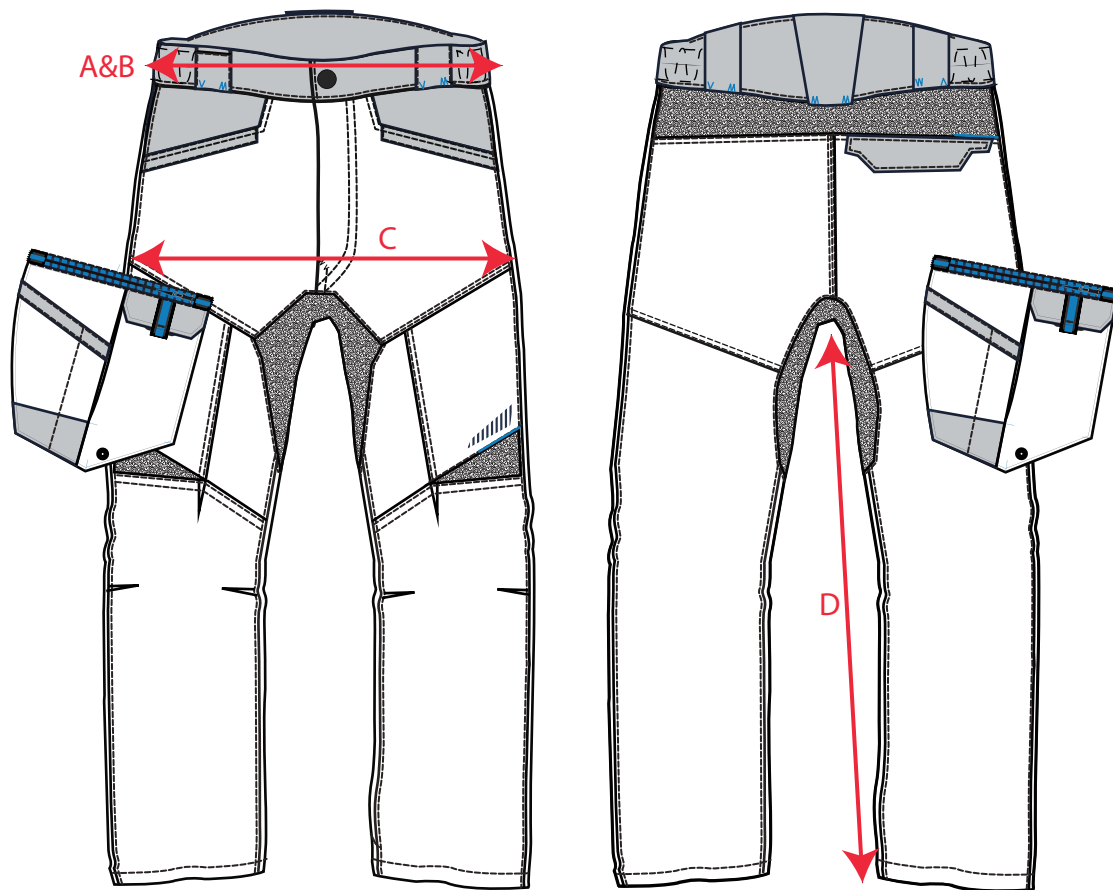

STYLE NO: T711

DESCRIPTION: WX3 Service Trousers

| Description | | 26 | 28 | 30 | 32 | 33 | 34 | 36 | 38 | 40 | 41 | 42 | 44 | 46 | 48 | 50 | 52 | 54 | 56 |
|----------------------------|---|-------|-------|-------|-------|-------|-------|-------|-------|-------|-------|-------|-------|-------|-------|-------|-------|-------|-------|
| Waist - relaxed | A | 34.00 | 36.50 | 39.00 | 41.50 | 42.75 | 44.00 | 46.50 | 49.00 | 51.50 | 52.75 | 54.00 | 56.50 | 59.00 | 61.50 | 64.00 | 66.50 | 69.00 | 71.50 |
| Waist - extended | B | 39.00 | 41.50 | 44.00 | 46.50 | 47.75 | 49.00 | 51.50 | 54.00 | 56.50 | 57.75 | 59.00 | 61.50 | 64.00 | 66.50 | 69.00 | 71.50 | 74.00 | 76.50 |
| Seat | C | 46.00 | 48.50 | 51.00 | 53.50 | 54.75 | 56.00 | 58.50 | 61.00 | 63.50 | 64.75 | 66.00 | 68.50 | 71.00 | 73.50 | 76.00 | 78.50 | 81.00 | 83.50 |
| Inner Leg Length - Regular | D | 79.00 | 79.00 | 79.00 | 79.00 | 79.00 | 79.00 | 79.00 | 79.00 | 79.00 | 79.00 | 79.00 | 79.00 | 79.00 | 79.00 | 79.00 | 79.00 | 79.00 | 79.00 |