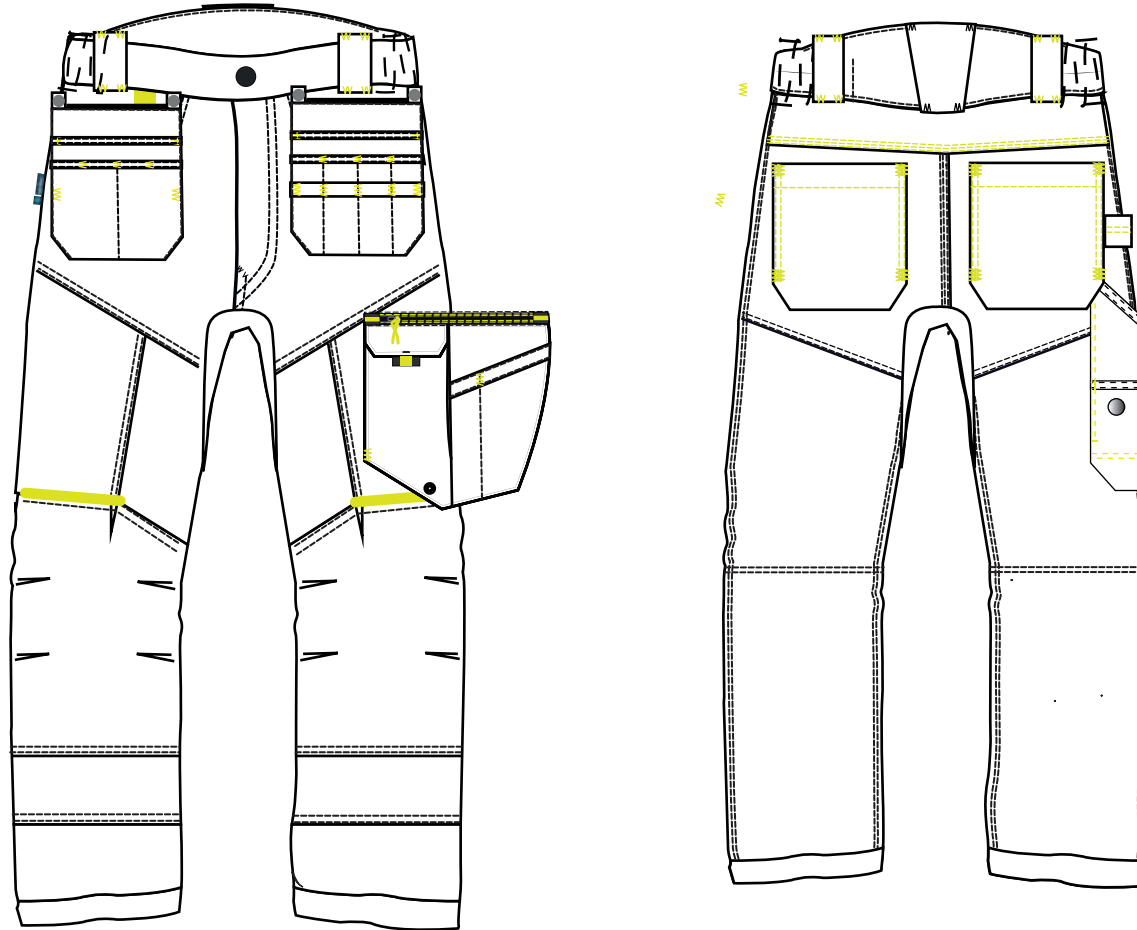

STYLE NO: T706

DESCRIPTION: WX3 Eco Stretch Holster Trousers

Description		26	28	30	32	33	34	36	38	40	41	42	44	46	48	50	52	54	56
Waist - relaxed	A	34.00	36.50	39.00	41.50	42.75	44.00	46.50	49.00	51.50	52.75	54.00	56.50	59.00	61.50	64.00	66.50	69.00	71.50
Waist - extended	B	39.00	41.50	44.00	46.50	47.75	49.00	51.50	54.00	56.50	57.75	59.00	61.50	64.00	66.50	69.00	71.50	74.00	76.50
Seat	C	46.00	48.50	51.00	53.50	54.75	56.00	58.50	61.00	63.50	64.75	66.00	68.50	71.00	73.50	76.00	78.50	81.00	83.50
Inner Leg Length - Regular	D	79.00	79.00	79.00	79.00	79.00	79.00	79.00	79.00	79.00	79.00	79.00	79.00	79.00	79.00	79.00	79.00	79.00	79.00