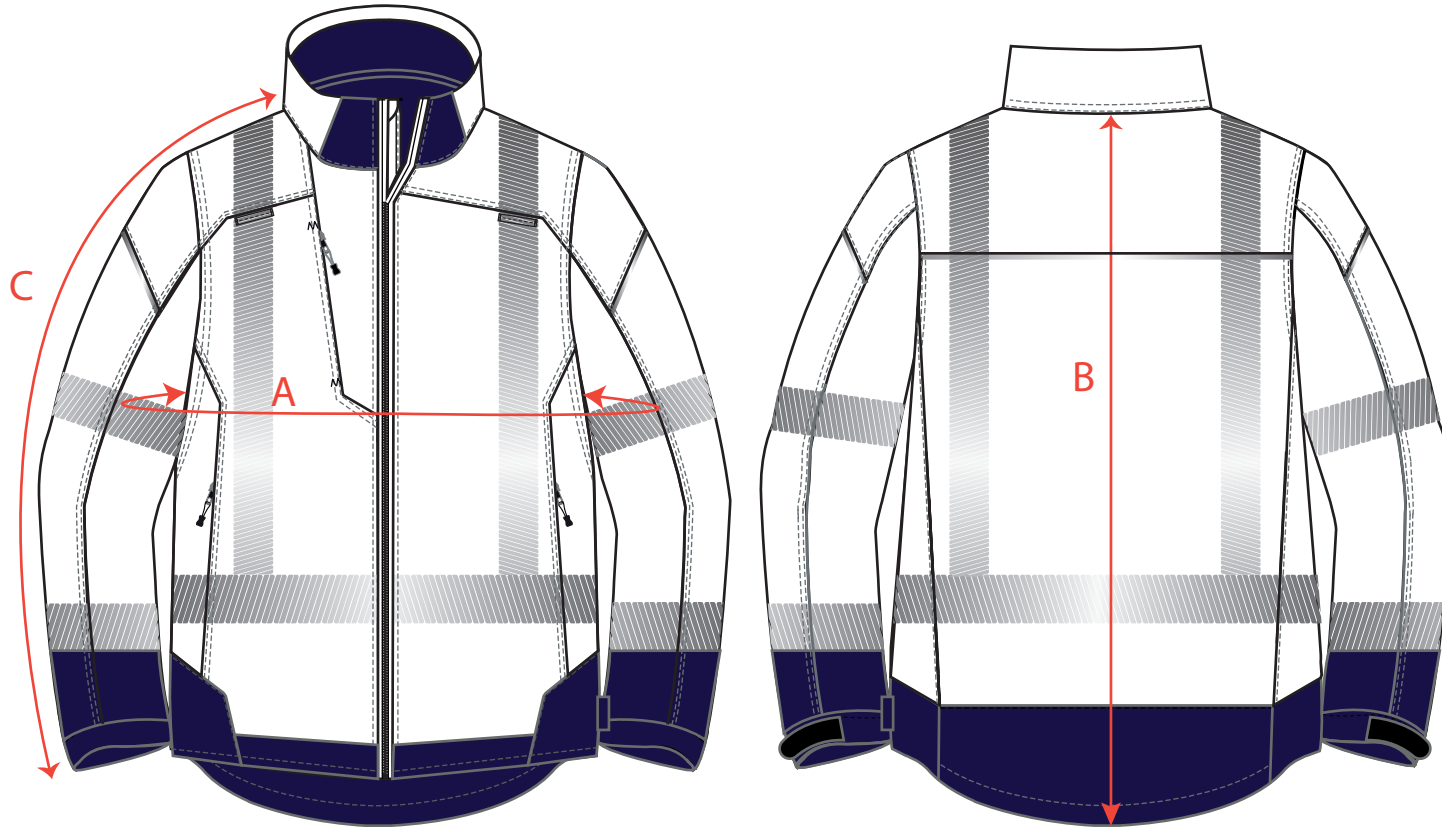

STYLE NO:	T403	DESCRIPTION:	Yellow/Navy Rain Jacket
-----------	------	--------------	-------------------------

Measurements														
		XS	S	M	L	XL	XXL	3XL	4XL	5XL	6XL	TOL	Audit Size	Actual Size
To Fit Chest		80-88	92-96	100-104	108-112	116-124	128-132	136-140	144-148	152-160	164-172			
Jacket Chest	A	102	110	118	126	134	142	150	158	170	182	1.5		
Nape to Hem (centre back length)	B	80	81	82	83	84	85	86	87	88	89	1		
Collar to Cuff (overarm sleeve length)	C	82.5	83.5	84.5	85.5	86.5	87.5	88.5	89.5	90.5	91.5	1		