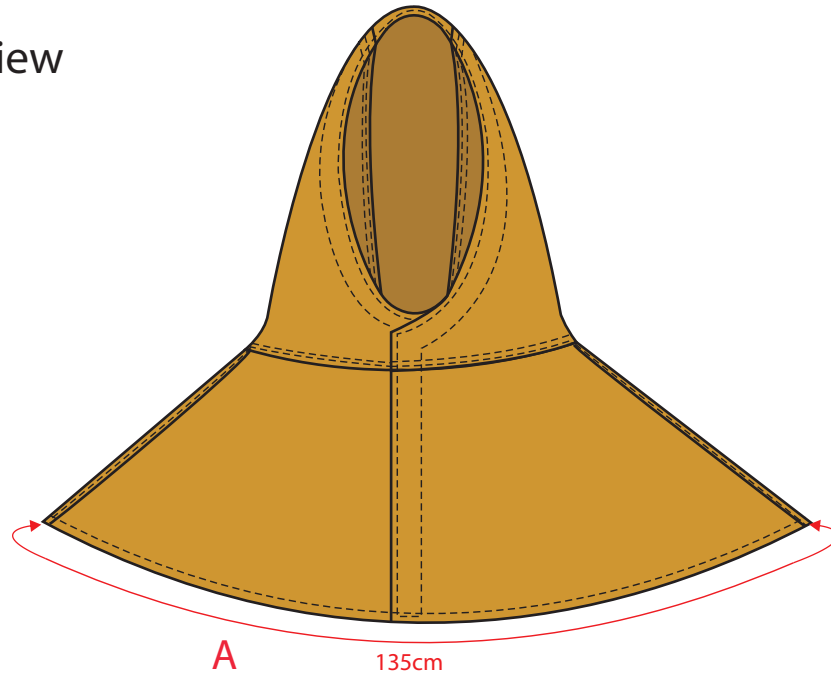

STYLE NO: SW33

DESCRIPTION: Hooded Cape

Front view

Side view

one size fits all

A	135
B	51
C	18.5