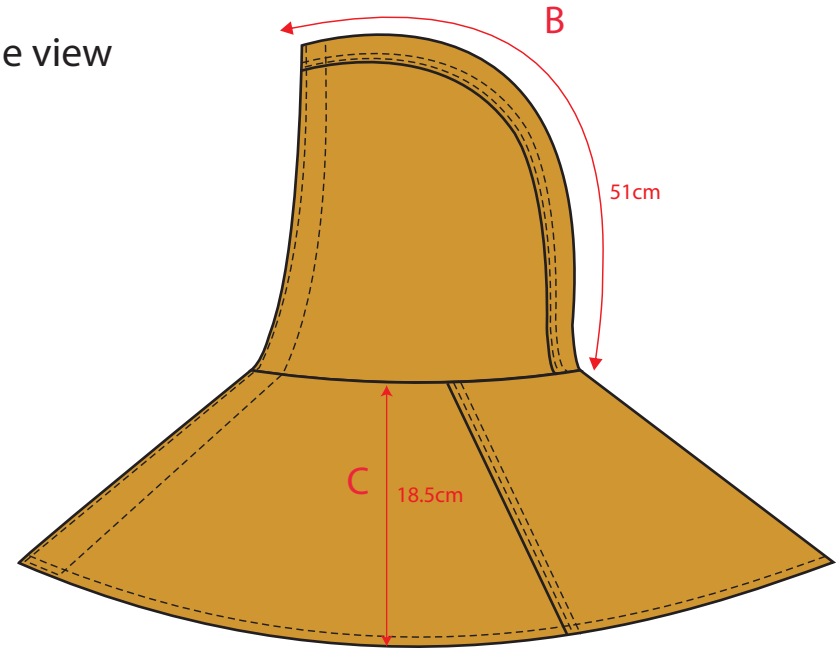

STYLE NO: SW33

DESCRIPTION: Hooded Cape

Front view

Side view

one size fits all

A	135
B	51
C	18.5