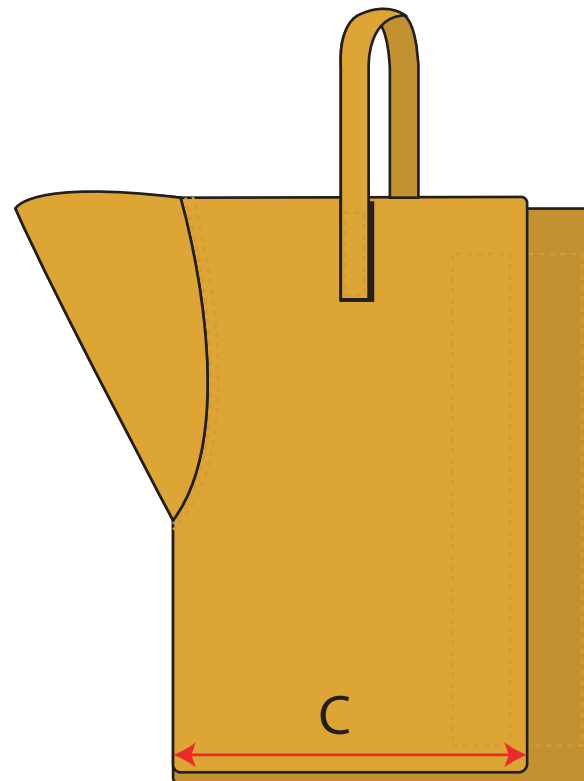

STYLE NO: SW32	DESCRIPTION: Split Leather Gaiters
----------------	------------------------------------

Right side

Left side

Length	A	35.5cm
Right side to center	B	29cm
Left side to center	C	23cm