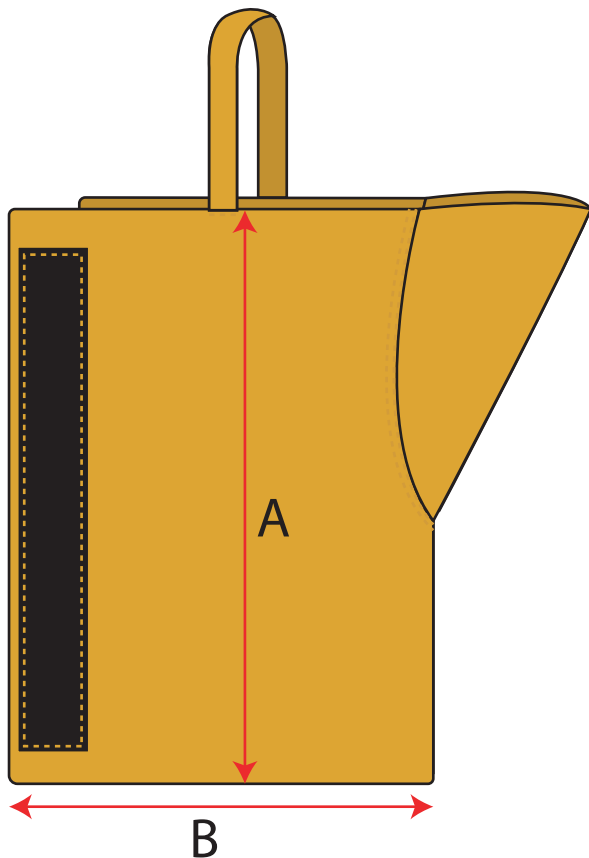

STYLE NO: SW32	DESCRIPTION: Split Leather Gaiters
----------------	------------------------------------

Right side

Left side

Length	A	35.5cm
Right side to center	B	29cm
Left side to center	C	23cm