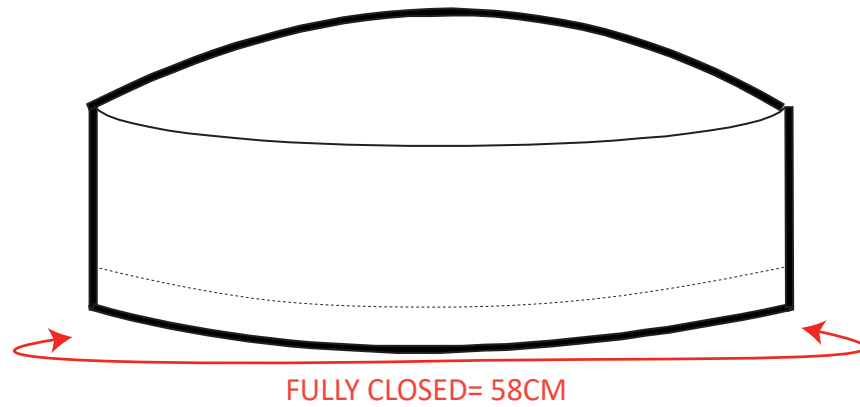

STYLE NO: S899

DESCRIPTION: Chefs Skull Cap

FABRIC: Kingsmill with Texpel Finish 190g

COLOUR: White  
Black

FRONT VIEW

BACK VIEW