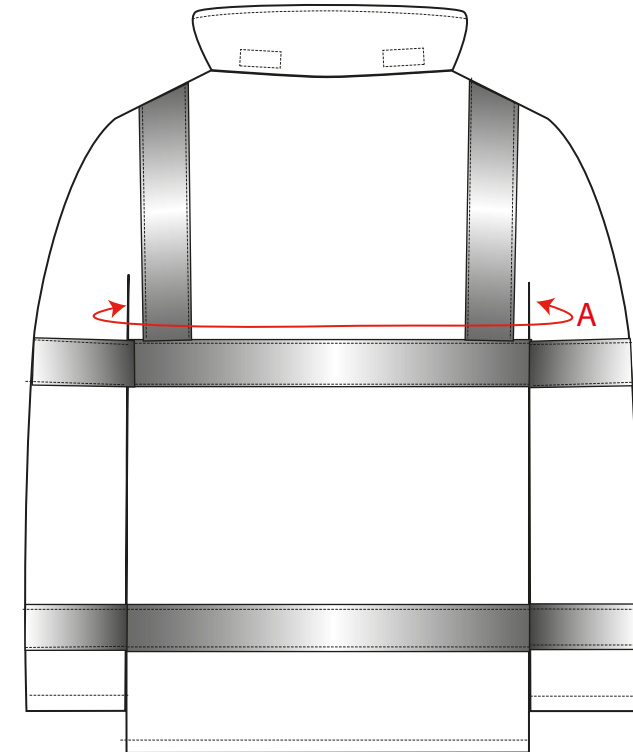

STYLE NO: S785

DESCRIPTION: Bizflame Rain Jacket to EN 343, EN 1149-3, EN13034, EN ISO 14116

FABRIC: 98% Polyester, 2% Carbon fibre

COLOUR: Red, Royal Blue, Navy

Size		XS	S	M	L	XL	XXL	3XL	4XL	5XL	6XL
Jacket Chest	A	110	118	126	134	142	150	158	166	178	190
Sleeve Length	B	88.5	90	91.5	93	94.5	96	97.5	98.5	99.5	100.5
Nape to Hem	C	82	83	84	85	86	87	88	89	90	91