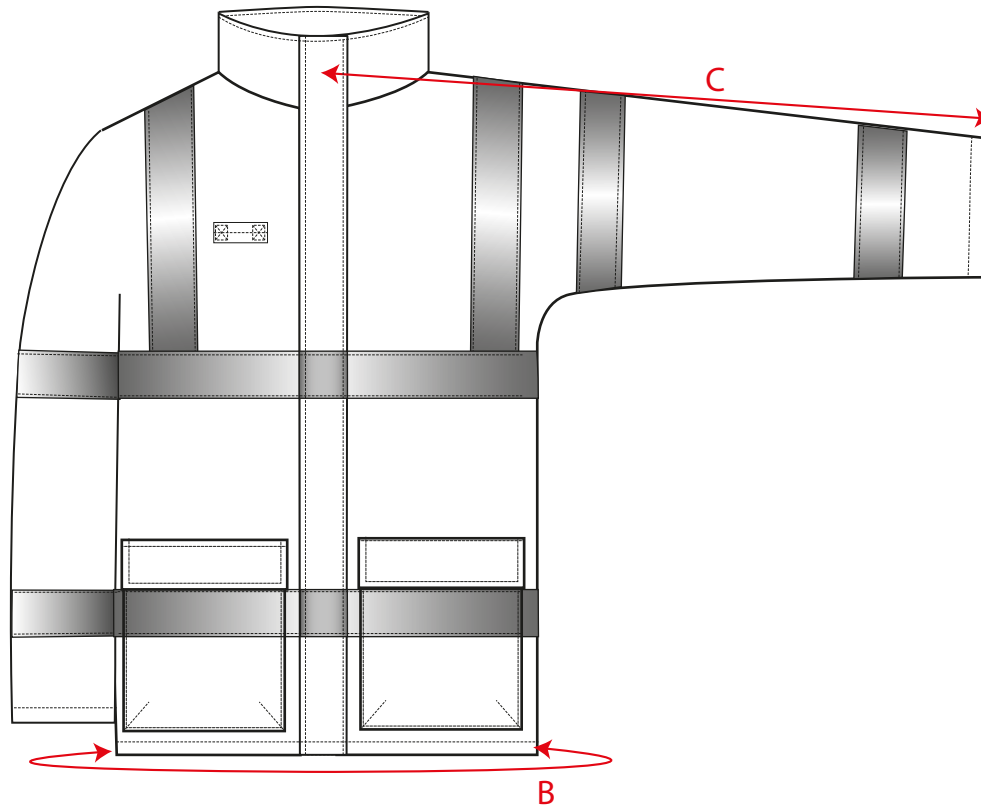

STYLE NO: S785

DESCRIPTION: Bizflame Rain Jacket to EN 343, EN 1149-3, EN13034, EN ISO 14116

FABRIC: 98% Polyester, 2% Carbon fibre

COLOUR: Red, Royal Blue, Navy

Size		XS	S	M	L	XL	XXL	3XL	4XL	5XL	6XL
Jacket Chest	A	110	118	126	134	142	150	158	166	178	190
Sleeve Length	B	88.5	90	91.5	93	94.5	96	97.5	98.5	99.5	100.5
Nape to Hem	C	82	83	84	85	86	87	88	89	90	91