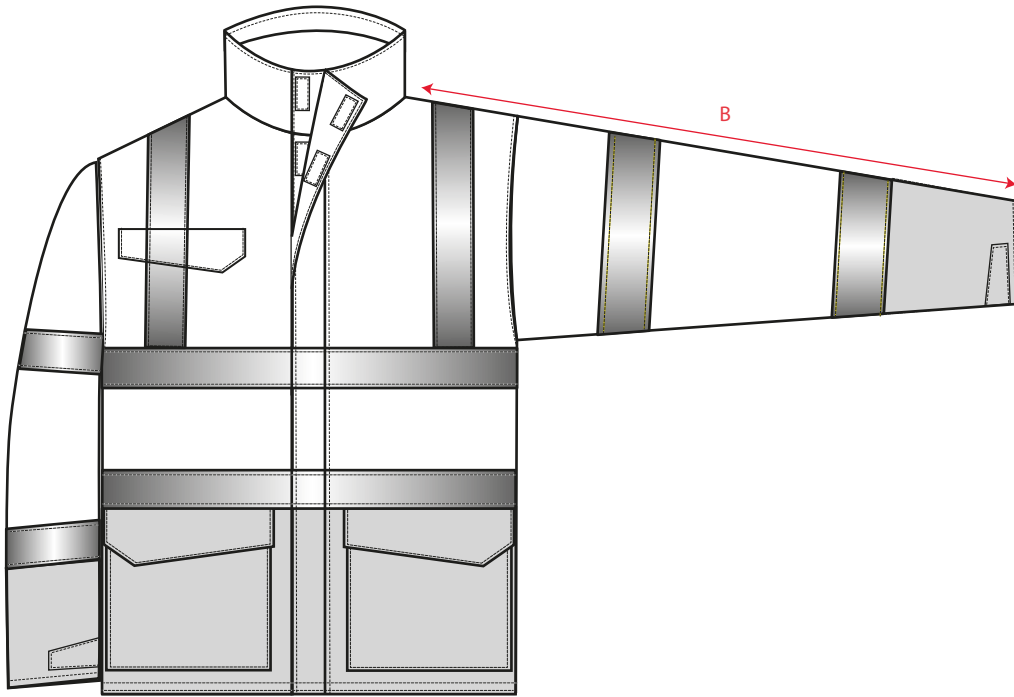

STYLE NO: S779

DESCRIPTION: Bizflame Rain Multi-Protection Jacket to EN ISO 20471,EN343,EN1149-5,EN13034 and EN ISO14116

OUTER JACKET										
Size		XS	S	M	L	XL	XXL	3XL	4XL	TOL
To Fit Chest		84-88	92-100	100-108	108-116	116-124	124-132	132-140	144-148	
Jacket Chest	A	110	118	126	134	142	150	158	166	1
Collar to Cuff	B	78	79	80	81	82	83	84	85	1
Nape to Hem	C	82	83	84	85	86	87	88	89	1