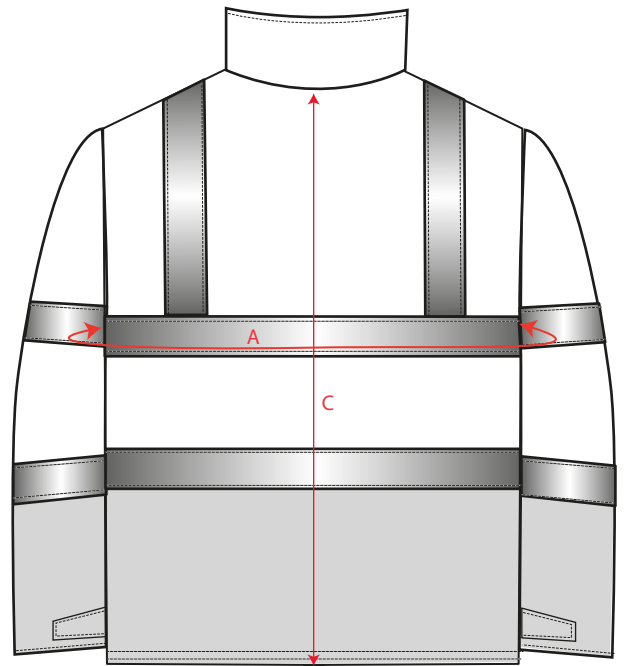

STYLE NO: S779

DESCRIPTION: Bizflame Rain Multi-Protection Jacket to EN ISO 20471,EN343,EN1149-5,EN13034 and EN ISO14116

OUTER JACKET										
Size		XS	S	M	L	XL	XXL	3XL	4XL	TOL
To Fit Chest		84-88	92-100	100-108	108-116	116-124	124-132	132-140	144-148	
Jacket Chest	A	110	118	126	134	142	150	158	166	1
Collar to Cuff	B	78	79	80	81	82	83	84	85	1
Nape to Hem	C	82	83	84	85	86	87	88	89	1