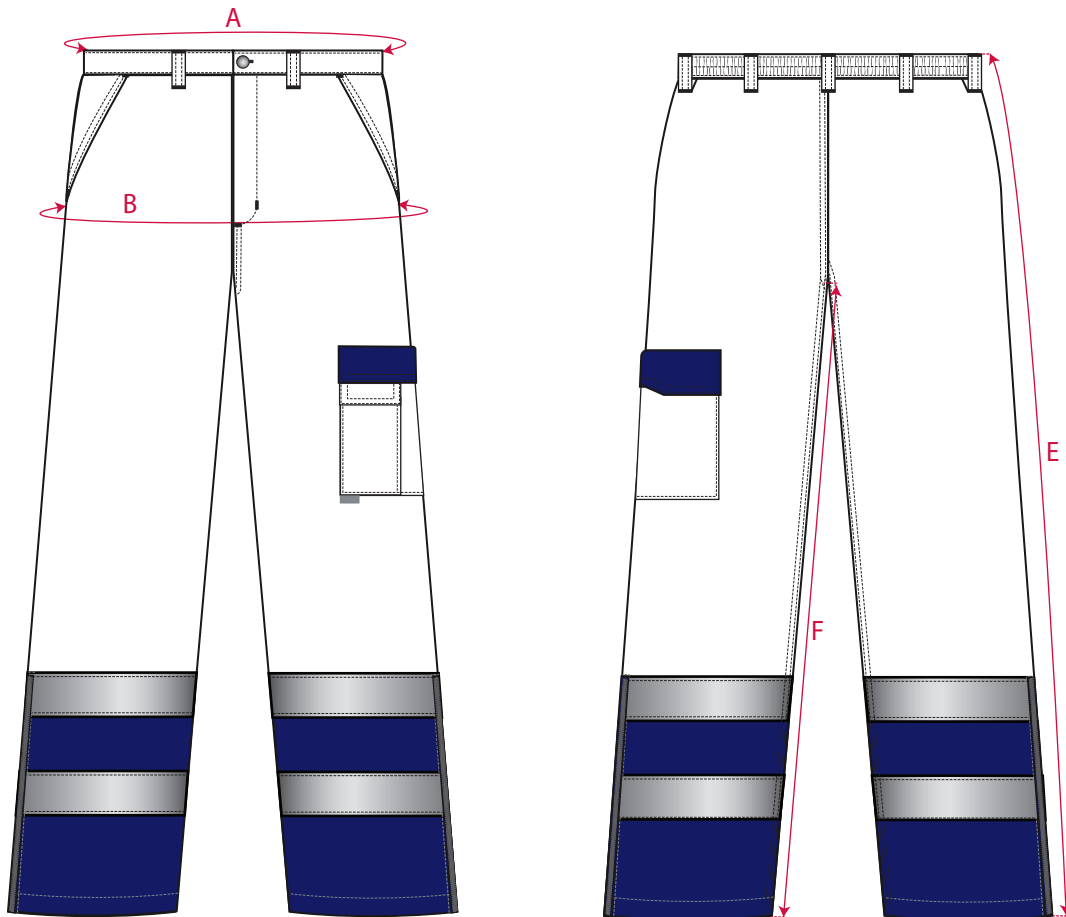

STYLE NO: S686

DESCRIPTION: Hi Vis Contrast Trousers - Lined

MEASUREMENT IN CMS - PLUS TOLERANCE ONLY										
AREA		S	M	L	XL	XXL	3XL	4XL	Tol	Tall
		76-80	84-88	92-96	100-104	108-112	116-120	124-128	PLUS	PLUS
Waist Relaxed	A	72	80	88	96	104	112	120	1	
Waist Stretched	A	88	96	104	112	120	128	136		
Seat -	B	108	116	124	132	140	148	156	1	
Outside leg	E	112	113	114	115	116	117	118	0.5	5
Inside Leg	F	80	80	80	80	80	80	80	0.5	5