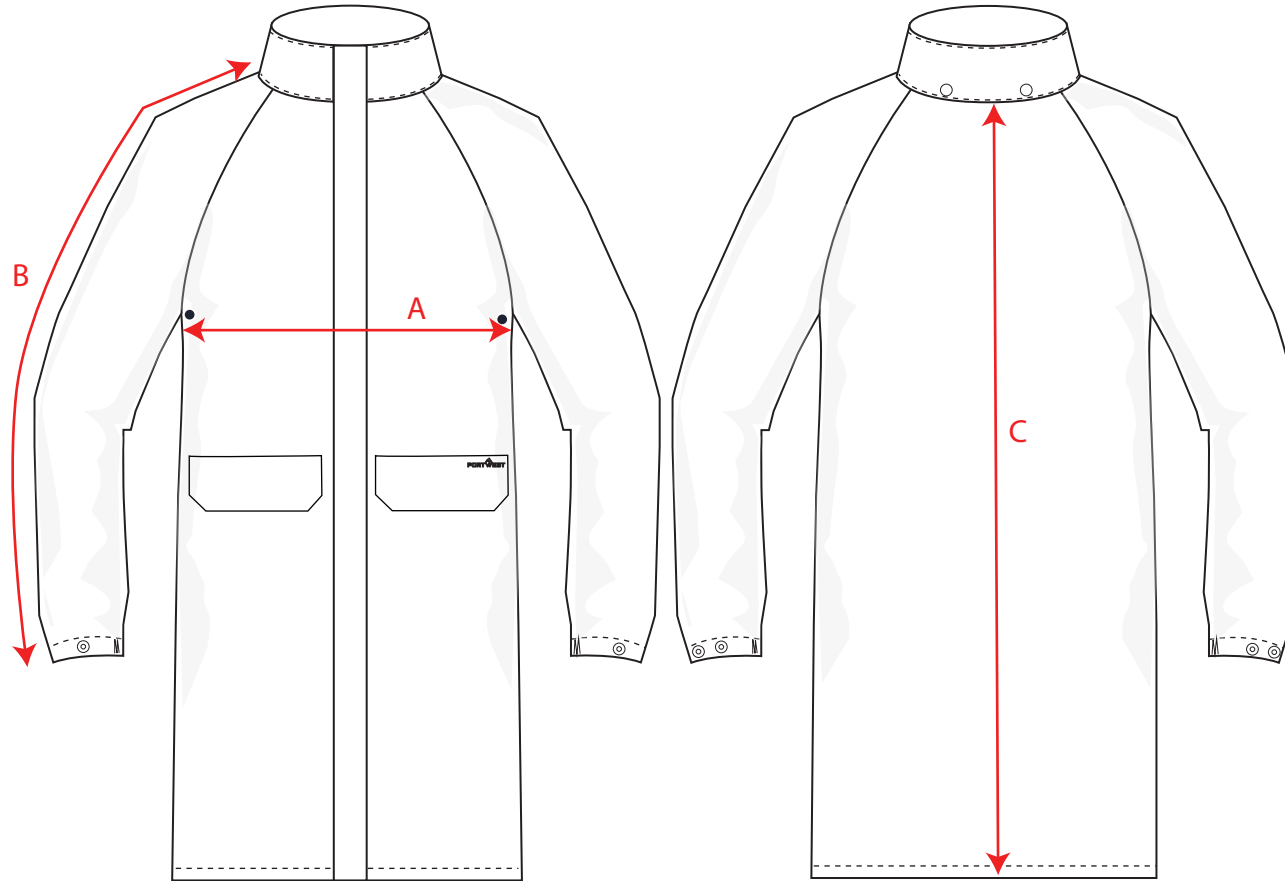

STYLE NO: **S658**

DESCRIPTION: FLEXATEX CHEM LONG COAT

Descriptions		S	M	L	XL	XXL	3XL
Chest Width	A	110.00	118.00	126.00	138.00	146.00	154.00
Sleeve Length	B	82.00	83.00	84.00	85.00	86.00	87.00
Back Length	C	118.00	119.00	120.00	121.00	122.00	123.00

UNIT OF MEASURE: CM