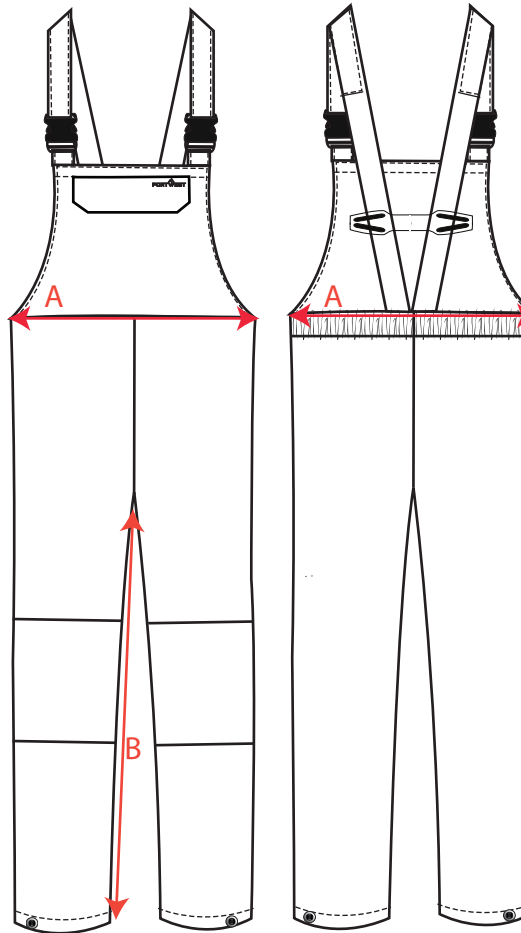

STYLE NO: **S653**

DESCRIPTION: FLEXATEX CHEM BIB AND BRACE

Descriptions		S	M	L	XL	XXL	3XL
Waist relaxed	A	94.00	99.00	104.00	109.00	114.00	119.00
Inside leg length	B	78.00	78.00	78.00	78.00	78.00	78.00