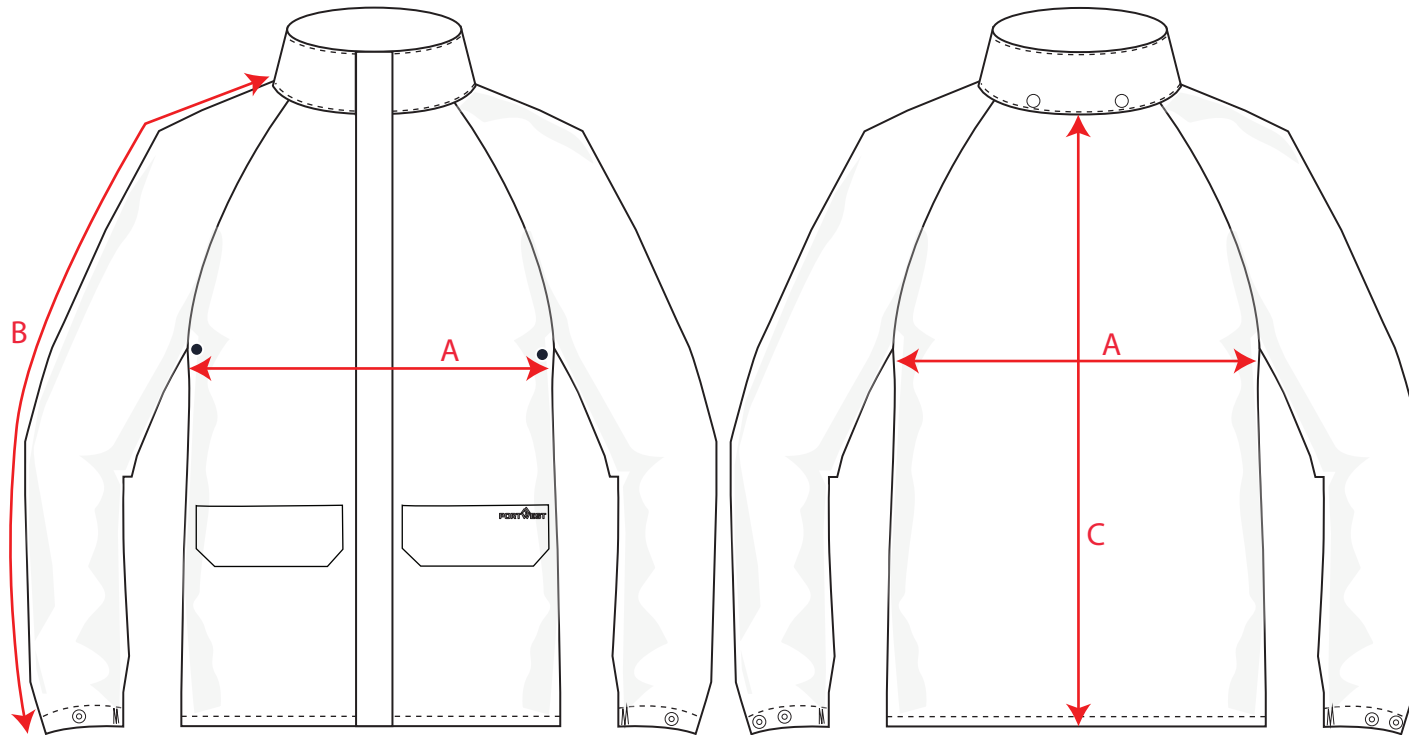

STYLE NO: **S651**

DESCRIPTION: FLEXATEX CHEM JACKET

Descriptions		S	M	L	XL	XXL	3XL
Chest Width	A	114.00	122.00	130.00	138.00	146.00	154.00
Sleeve Length	B	82.00	83.00	84.00	85.00	86.00	87.00
Back Length	C	83.00	84.00	85.00	86.00	87.00	88.00