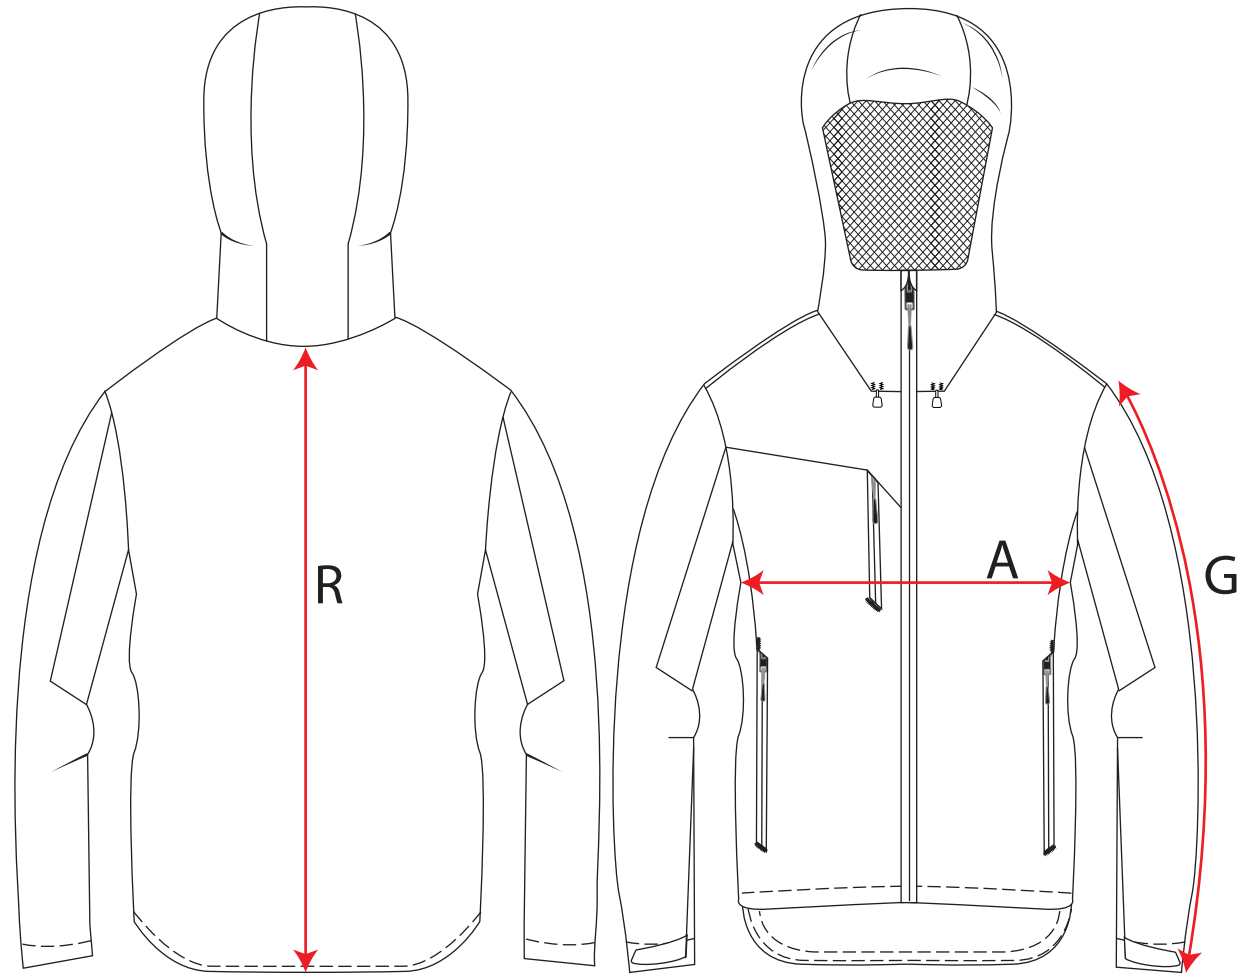

STYLE NO: S601	DESCRIPTION: X3 Reflective Jacket
----------------	-----------------------------------

	Body	S	M	L	XL	2XL	3XL
A	CHEST	110	118	126	138	146	154
G	SLEEVE LENGTH FROM CROWN TO CUFF	64.5	65.5	67	68.5	69.5	70.5
R	CENTRE BACK LENGTH	77	78	79	80	81	82