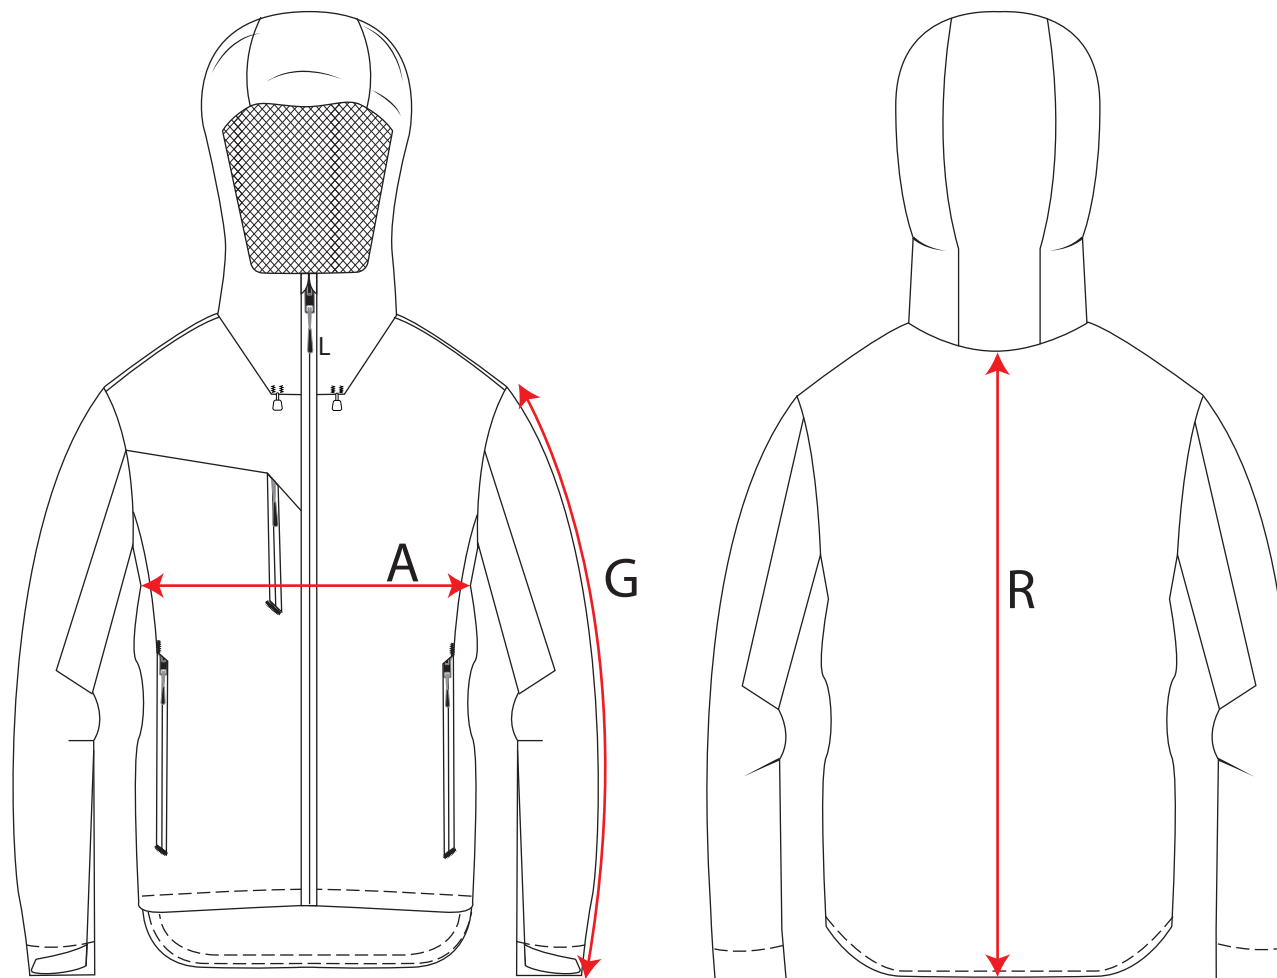

STYLE NO: S600

DESCRIPTION: X3 Shell Jacket

	Body	S	M	L	XL	2XL	3XL
<b>A</b>	<b>CHEST</b>	110	118	126	138	146	154
<b>G</b>	<b>SLEEVE LENGTH FROM CROWN TO CUFF</b>	64.5	65.5	67	68.5	69.5	70.5
<b>R</b>	<b>CENTRE BACK LENGTH</b>	77	78	79	80	81	82