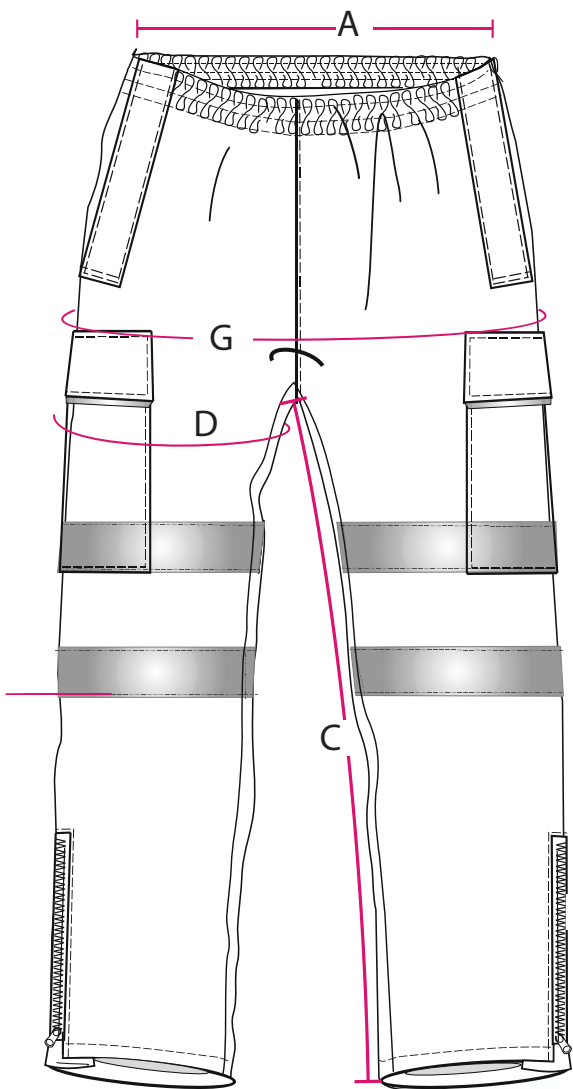

STYLE NO: S597	DESCRIPTION: Extreme Trousers
----------------	-------------------------------

	S	M	L	XL	2XL	3XL	4XL	5XL	Plus
Men's waist Metric (cms)	76-80	84-88	92-96	100-104	108-112	116-120	124-128	132-136	1.00
A WAIST RELAXED	64.00	72.00	80.00	88.00	96.00	104.00	112.00	120.00	1.00
C INNER LEG /INSEAM (REGULAR LEG 31")	78.00	78.00	78.00	78.00	78.00	78.00	78.00	78.00	0.00
D THIGH CIRCUMFERENCE, 5CM BELOW CROTCH	69.00	72.00	75.00	78.00	81.00	84.00	87.00	90.00	1.00
G HIP MEASUREMENT	110.00	118.00	126.00	134.00	142.00	150.00	158.00	166.00	1.50