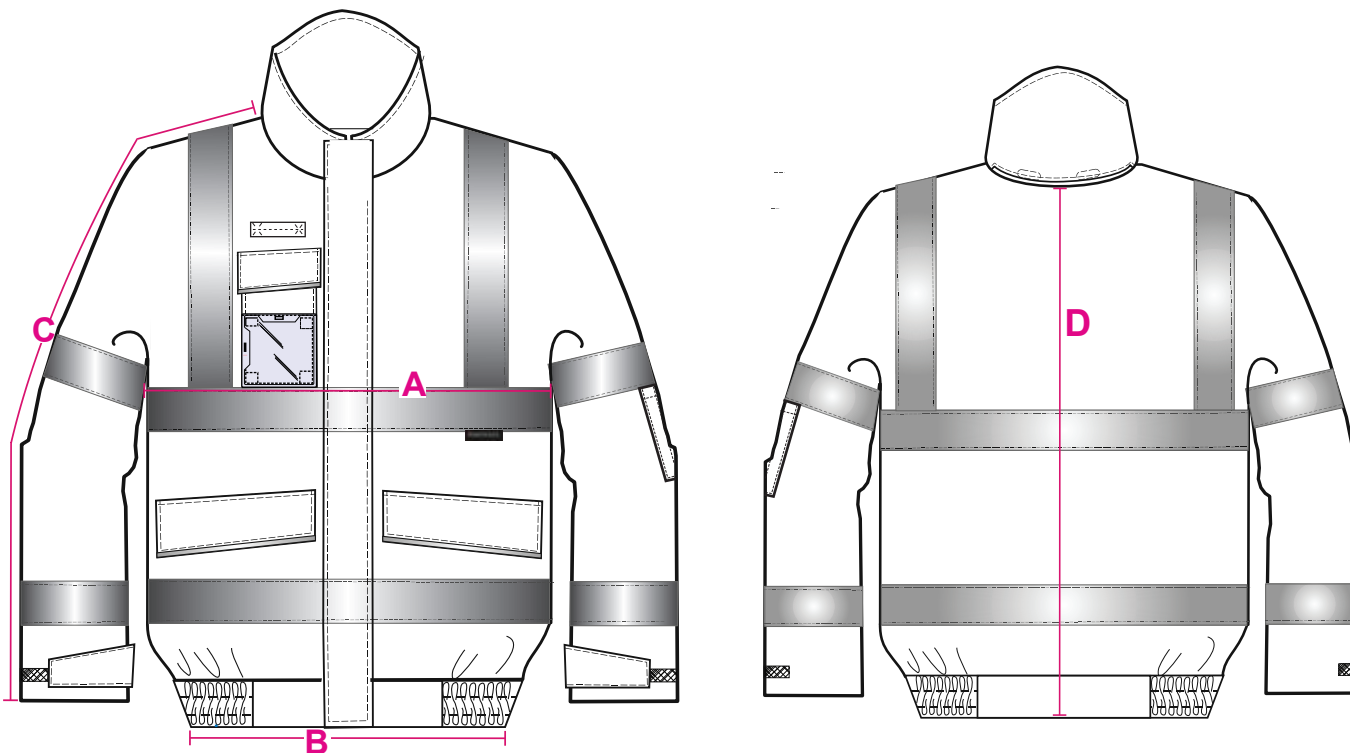

STYLE NO: S591	DESCRIPTION: Extreme Parka Jacket
----------------	-----------------------------------

All measures in centimetres		S	M	L	XL	2XL	3XL	Tol
		To Fit chest cms						
A	Jacket Chest	92-96	100-104	108-112	116-112	128-132	136-140	1.50
B	Hem Relaxed	84.00	92.00	100.00	108.00	116.00	124.00	1.50
C	Collar to cuff	80.00	81.00	82.00	83.00	84.00	85.00	1.00
D	Nape to Hem (Centre back length)	68.00	70.00	70.00	72.00	72.00	72.00	1.00