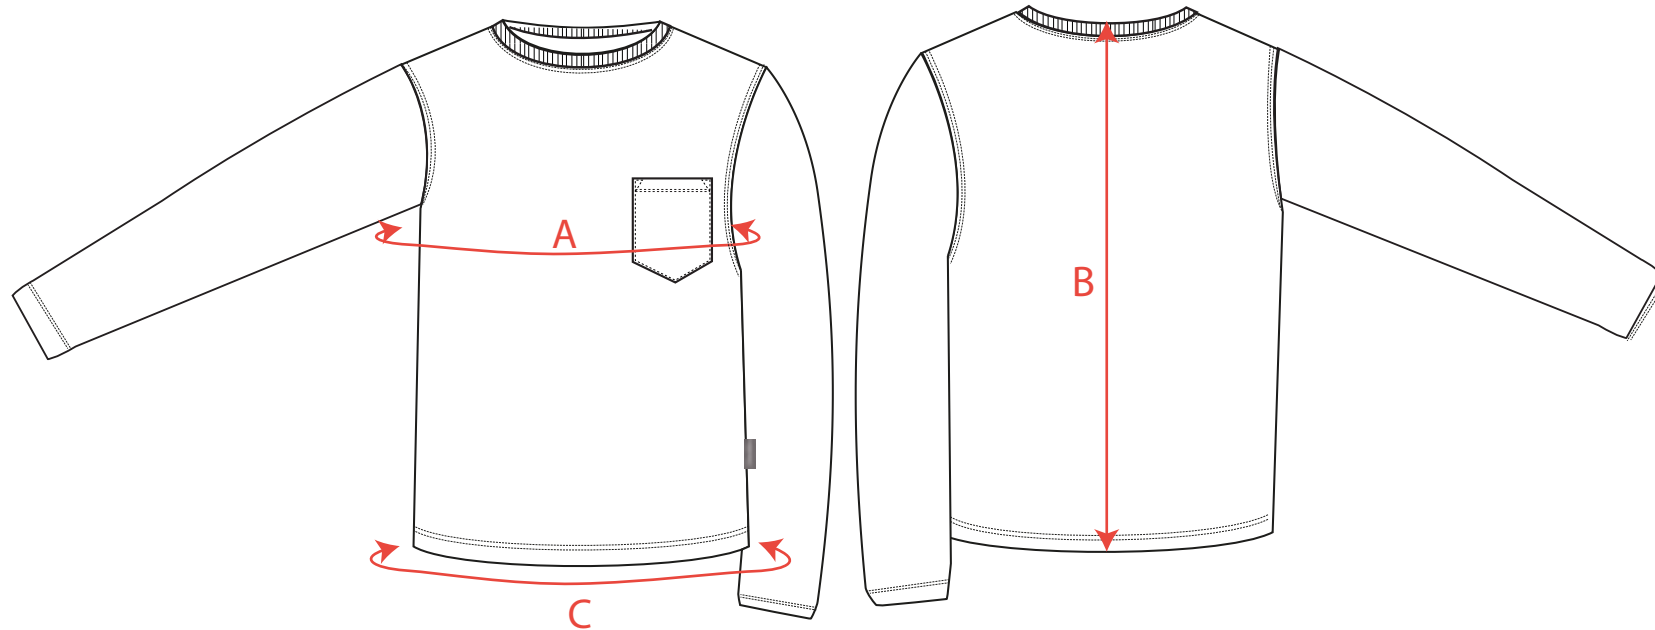

STYLE NO: S579

DESCRIPTION: Non Rated Long Sleeve T-Shirt

FABRIC: 100% Polyester Bird Eye Knit

COLOUR:

AREA	Code	Measurements Are For A Fully Relaxed Fabric, In Cm's :									Tol
		X-SMALL	SMALL	MEDIUM	LARGE	X-LARGE	2XL	3XL	4XL	5XL	Plus
Chest	A	92	100	108	116	128	136	144	152	164	1
Back Length (including collar)	B	73	74	76	76	77	78	78	78	80	1
Hem Circumference	C	92	100	108	116	128	136	144	152	164	1