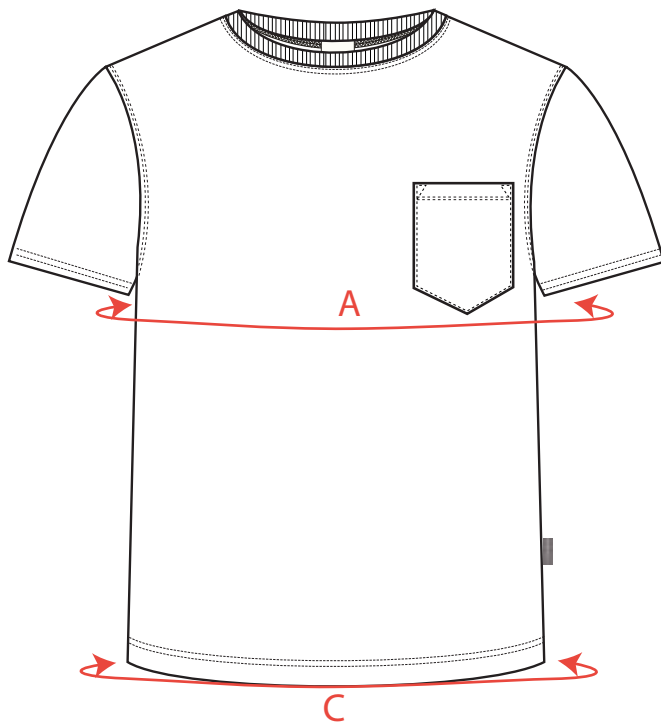

STYLE NO: S578

DESCRIPTION: Non Rated Short Sleeve T-Shirt

FABRIC: 100% Polyester Bird Eye Knit

COLOUR:

Measurements Are For A Fully Relaxed Fabric, In Cm's :											Tolerance
AREA	Code	X SMALL	SMALL	MEDIUM	LARGE	XL	XXL	3XL	4XL	5XL	Plus Only
Chest	A	92	100	108	116	124	136	144	152	164	1
Back Length-include collar	B	70	74	75	76	77	78	79	80	81	1
Hem Circumference	C	92	100	108	116	124	136	144	152	164	1