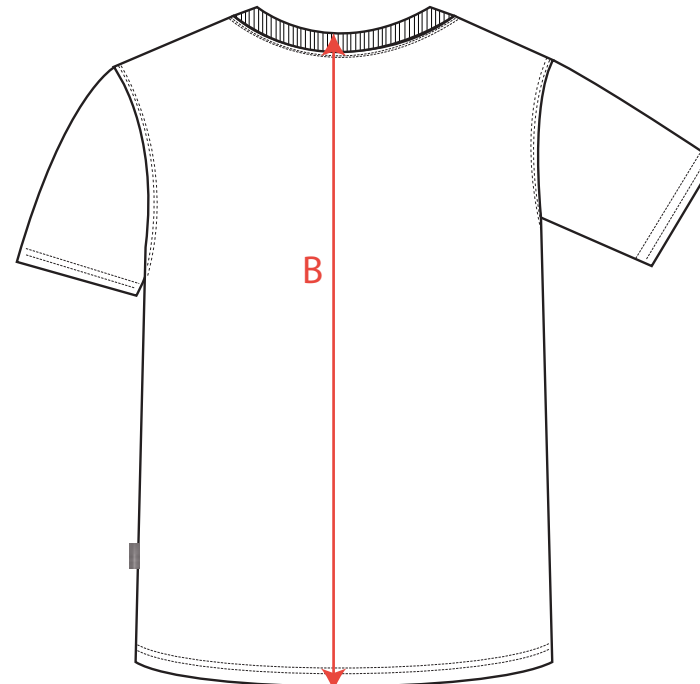

STYLE NO: S578

DESCRIPTION: Non Rated Short Sleeve T-Shirt

FABRIC: 100% Polyester Bird Eye Knit

COLOUR:

Measurements Are For A Fully Relaxed Fabric, In Cm's :											Tolerance
AREA	Code	X SMALL	SMALL	MEDIUM	LARGE	XL	XXL	3XL	4XL	5XL	Plus Only
Chest	A	92	100	108	116	124	136	144	152	164	1
Back Length-include collar	B	70	74	75	76	77	78	79	80	81	1
Hem Circumference	C	92	100	108	116	124	136	144	152	164	1