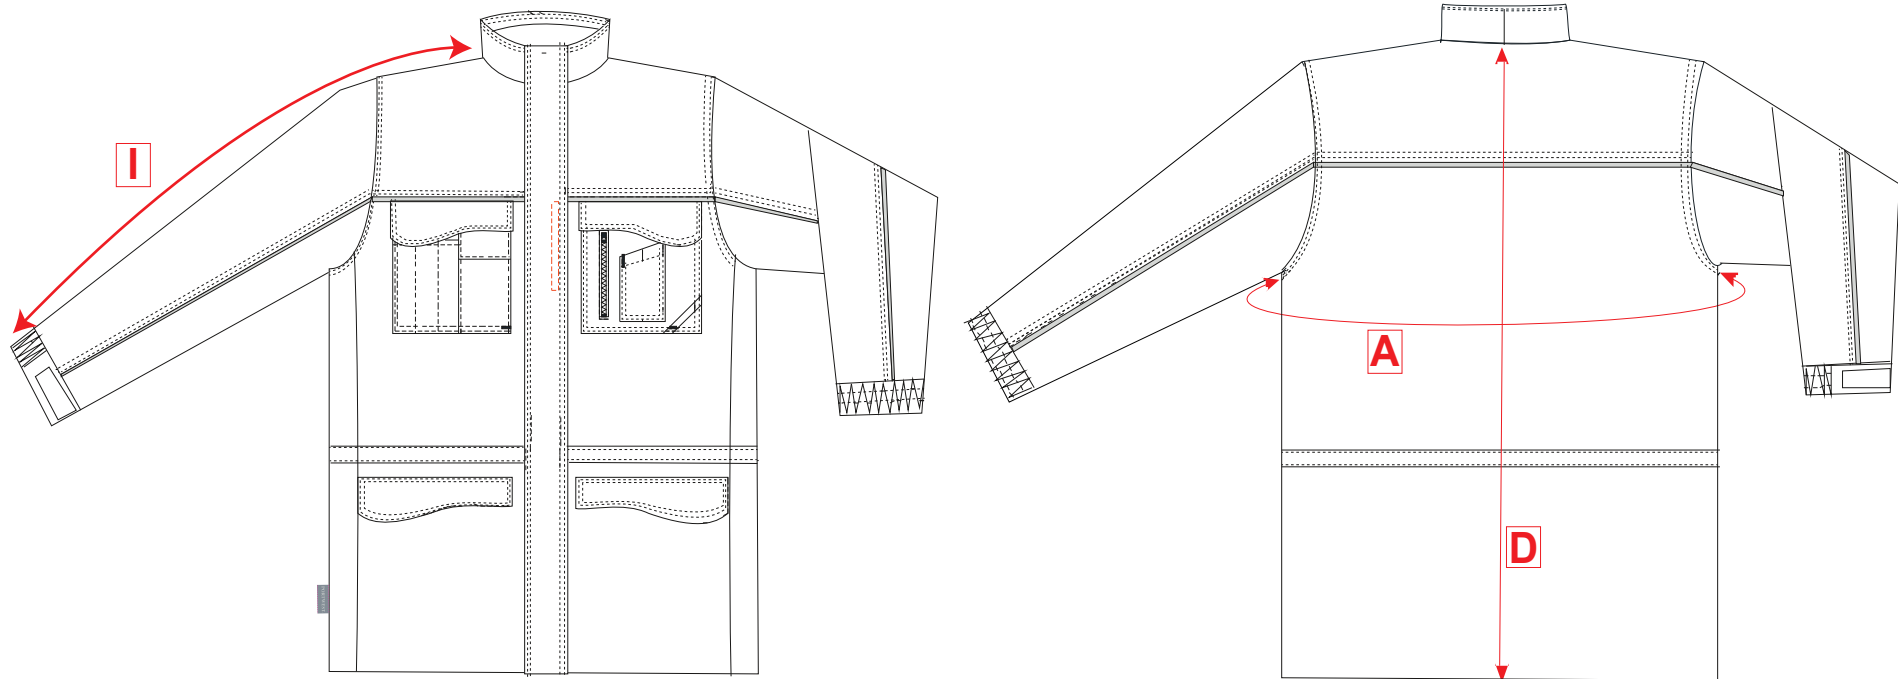

STYLE NO: S562	DESCRIPTION: Ripstop Parka
----------------	----------------------------

	AREA	XS	S	M	L	XL	2XL	3XL	4XL
To Fit Chest:		80-88	92-96	100-104	108-112	116-124	128-132	136-140	144-148
Total Chest Measurement	A	110	118	126	134	142	150	158	166
Nape to Hem (Inc. Hem)	D	83	83	83	85	85	85	87	87
Collar to Cuff	I	81	82	83	84	85	86	87	88