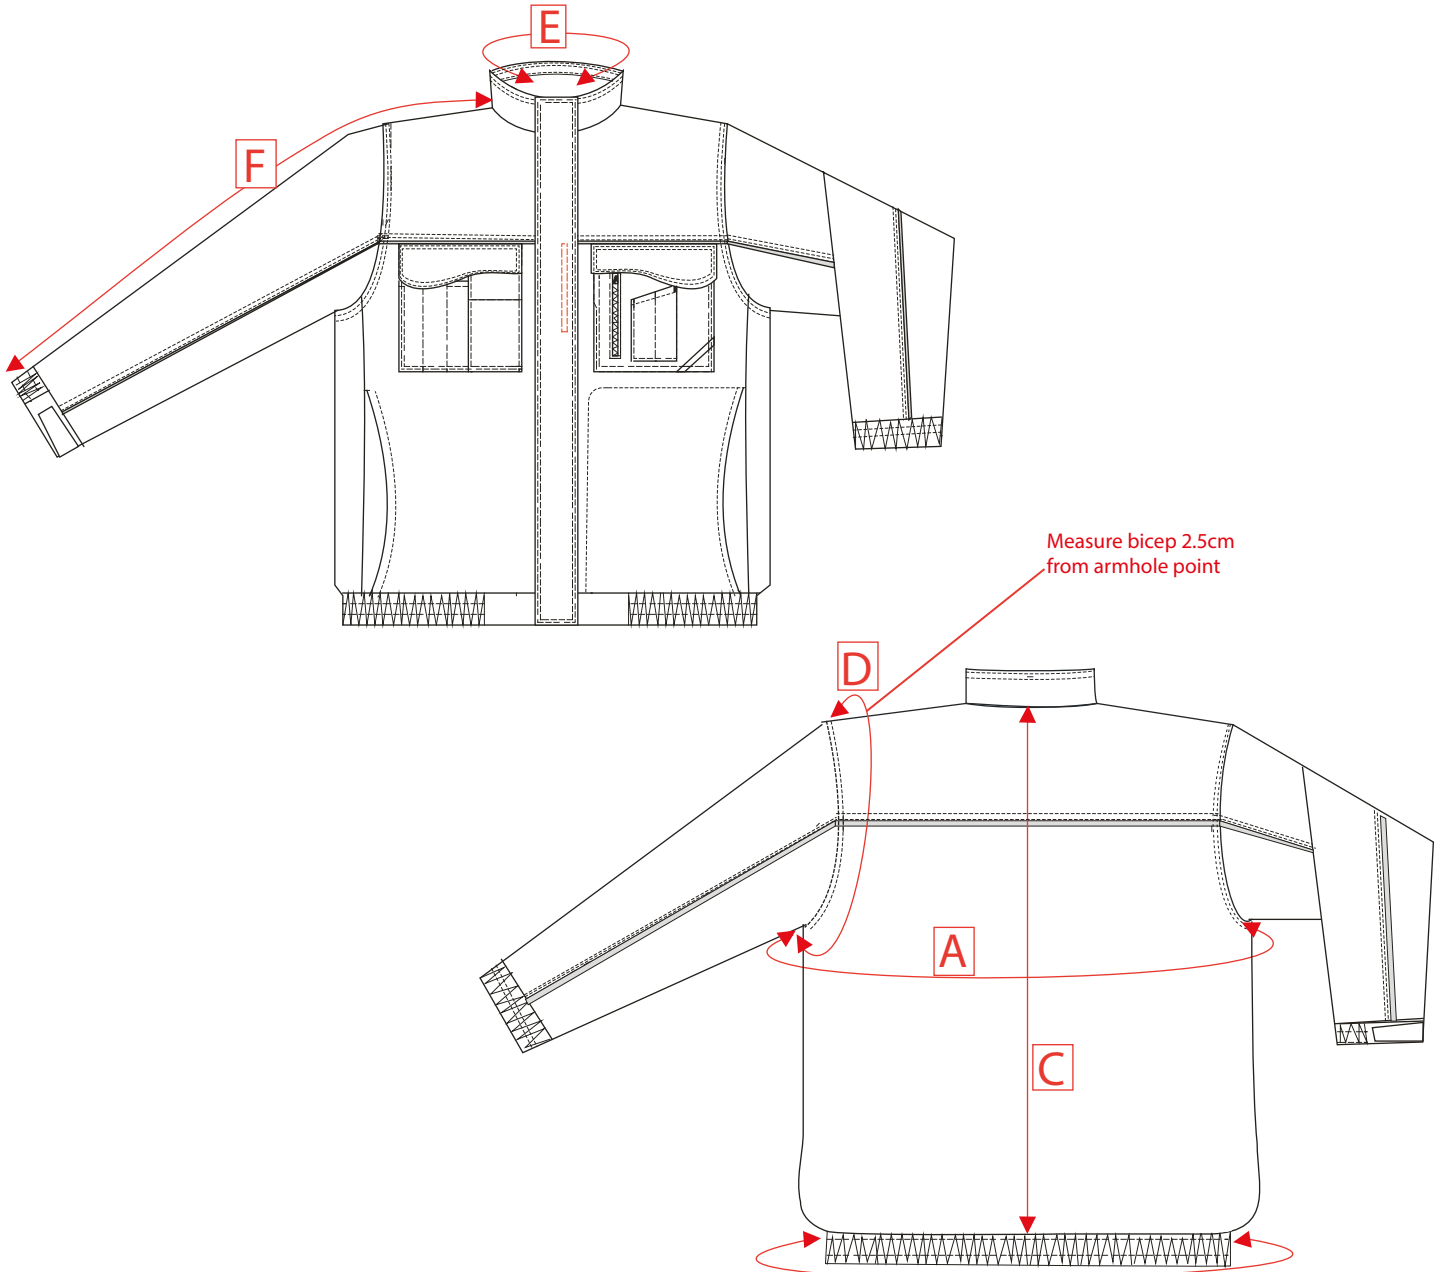

STYLE **S561**
NO:

DESCRIPTION: **Ripstop Bomber**

		Measurements B				
AREA		SMALL	MEDIUM	LARGE	XL	2XL
	To Fit Chest	92-96	100-104	108-112	116-124	128-132
A	Total Chest Measurement	114	122	130	138	146
B	Hem Circumference Relaxed	89	97	105	113	121
C	Nape - Hem (incl. Waistband)	74	76	76	76	78
D	Bicep	57	59	61	63	65
E	Neck Circumference	56.4	57.7	59	60.3	61.6
F	Collar to cuff	82	83	84	85	86