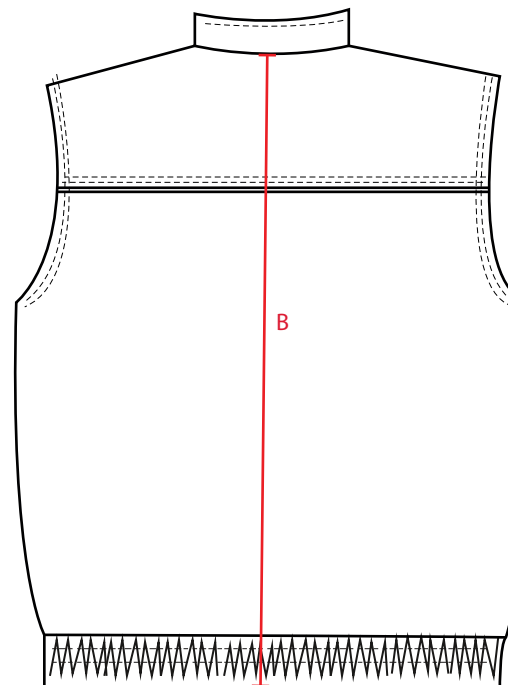

STYLE NO: S560

DESCRIPTION: Ripstop Bodywarmer

FABRIC: 100% Polyester

COLOUR: Black & Grey

		SMALL	MEDIUM	LARGE	XL	2XL	3XL
	To Fit Chest	92-96	100-104	108-112	116-124	128-132	136-140
A	Total Chest Measurement	114	122	130	138	146	154
B	Nape - Hem (incl. Waistband)	74	76	76	76	78	78
C	Armhole depth	25	26	27	28	29	30