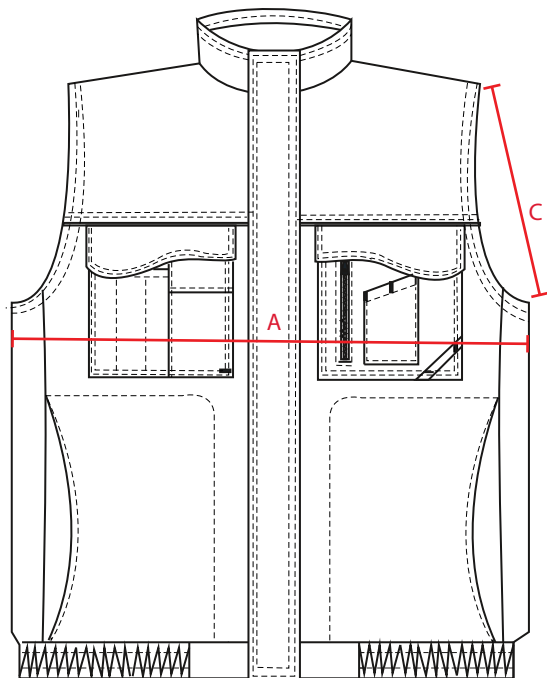

STYLE NO: S560

DESCRIPTION: Ripstop Bodywarmer

FABRIC: 100% Polyester

COLOUR: Black & Grey

		SMALL	MEDIUM	LARGE	XL	2XL	3XL
	To Fit Chest	92-96	100-104	108-112	116-124	128-132	136-140
A	Total Chest Measurement	114	122	130	138	146	154
B	Nape - Hem (incl. Waistband)	74	76	76	76	78	78
C	Armhole depth	25	26	27	28	29	30