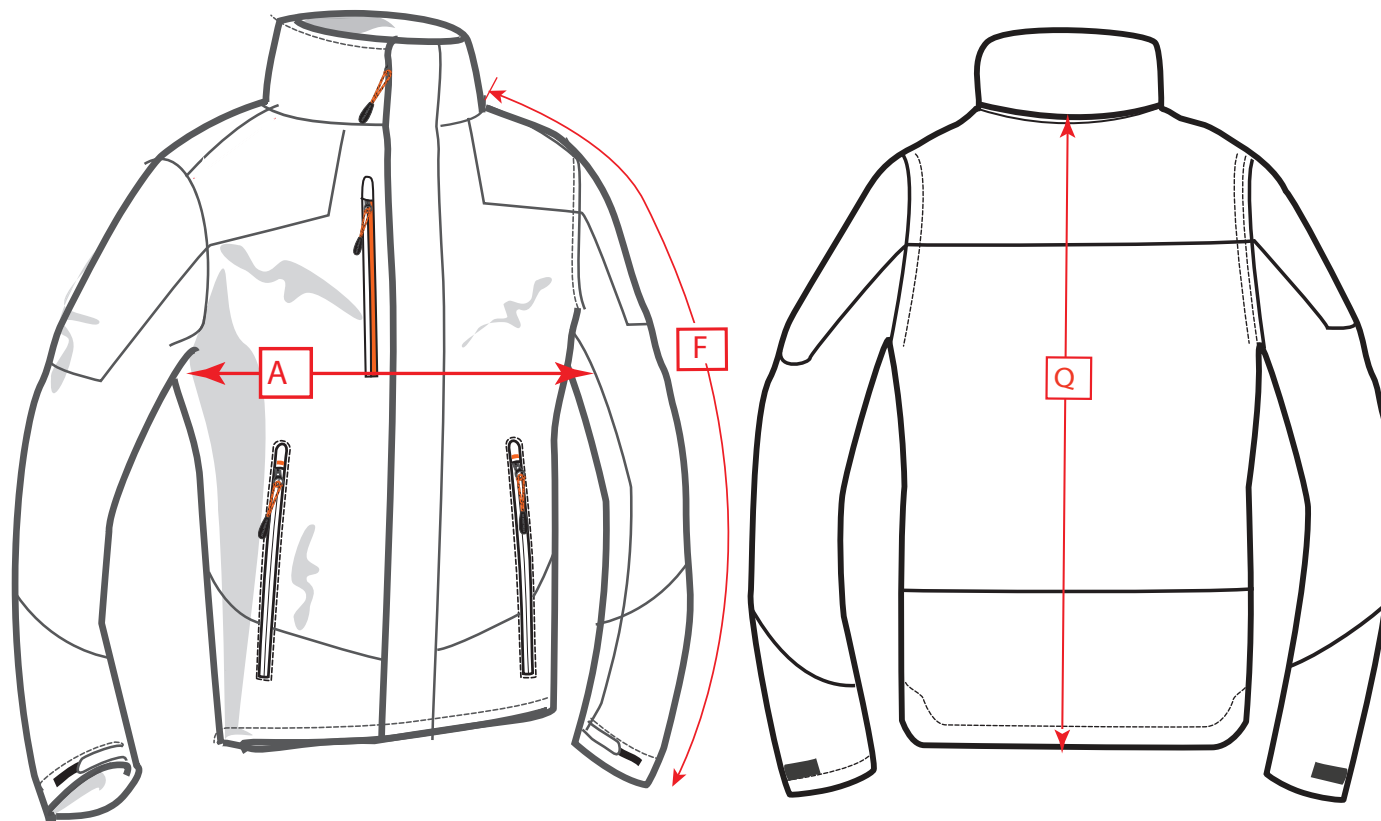

STYLE NO: S555	DESCRIPTION: Outcouch Jacket
----------------	------------------------------

	Size	XS	S	M	L	XL	2XL	3XL	4XL	5XL	6XL	7XL
	Code	80-88	92-96	100-104	108-112	116-124	128-132	136-140	144-148	152-160	164-172	176-184
1/2 Chest	A	51.5	55	58.5	62	65.5	69	72.5	76	79.5	83	86.5
Sleeve Length SNP to cuff end	B	79.5	81	82.5	84	85.5	87	88.5	90	91.5	93	94.5
Centre Back Length	C	78	79	80	81	82	83	84	85	86	87	88