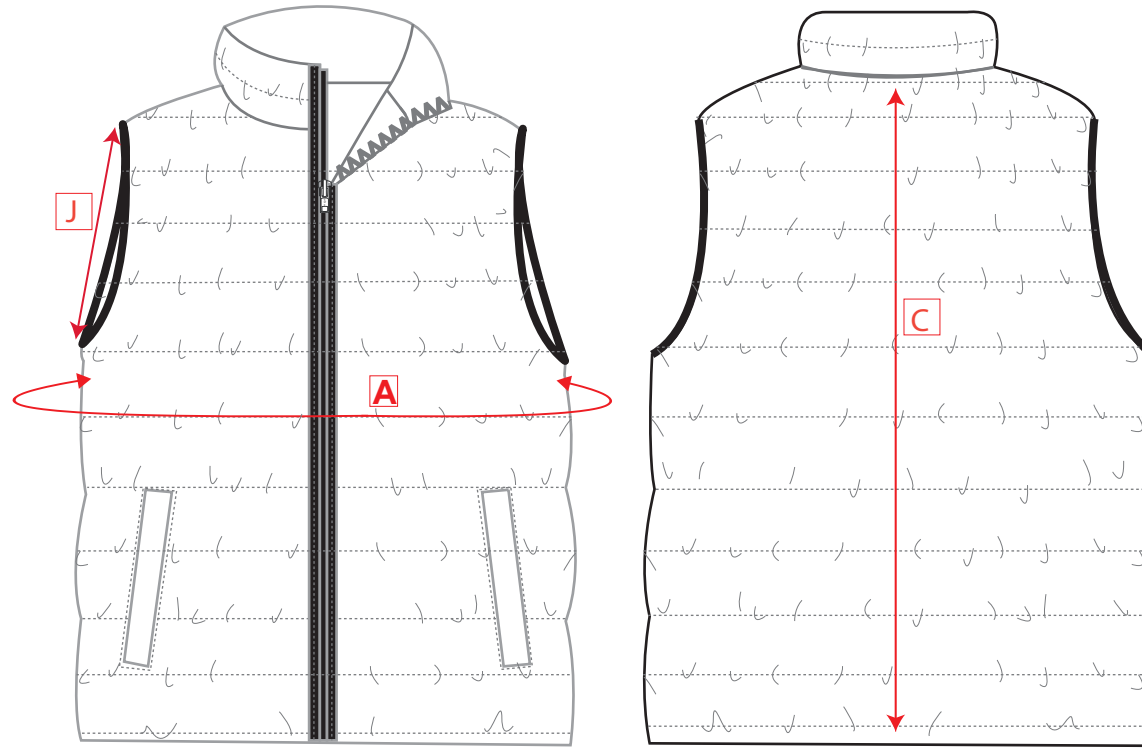

STYLE NO: S544	DESCRIPTION: Aspen Padded Gilet
----------------	---------------------------------

	Code	Small	Medium	Large	X Large	XXL	3XL	Tol Plus
To Fit Chest		92-96	100-104	108-112	116-124	128-132	136-140	
Chest	A	106	114	122	130	138	146	1
Centre Back Length (Extended)	B	65	67	69	71	73	77	1
Armhole Curved	C	28	29	30	31	32	33	0.5