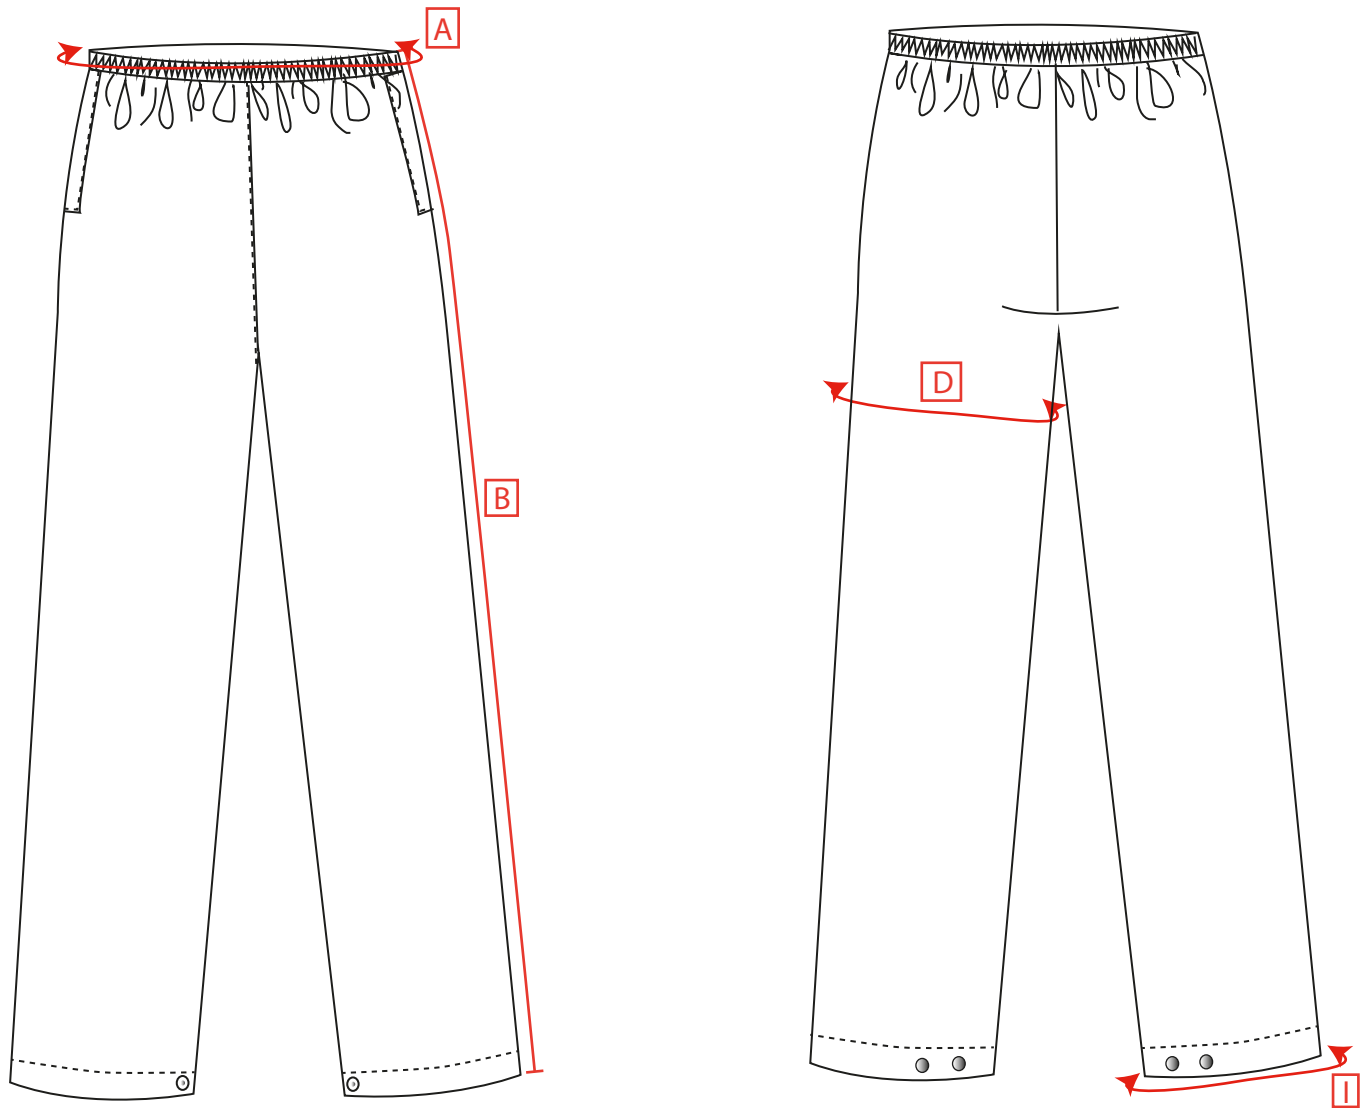

STYLE NO: **S536**

DESCRIPTION: **100% Polyester Microfibre PU Coated Breathable Trousers with Taped Seams**

	SML	MED	LARGE	X-LARG	XX-LRG	3XL
AREA						
To fit waist	76-84	84-92	92-100	100-108	108-116	116-124
measurements to be taken flat						
A Waist relaxed	64	72	80	88	96	104
Waist stretched	110	118	126	134	142	150
B Outside Leg (inc w.b 31"leg)	112	113	114	115	116	117
C Inside Leg (31"leg)	78	78	78	78	78	78
D Thigh Circ 5cms from crotch	69	72	75	78	81	84
I Hem width	48	49	50	51	52	53
bottom bartack						