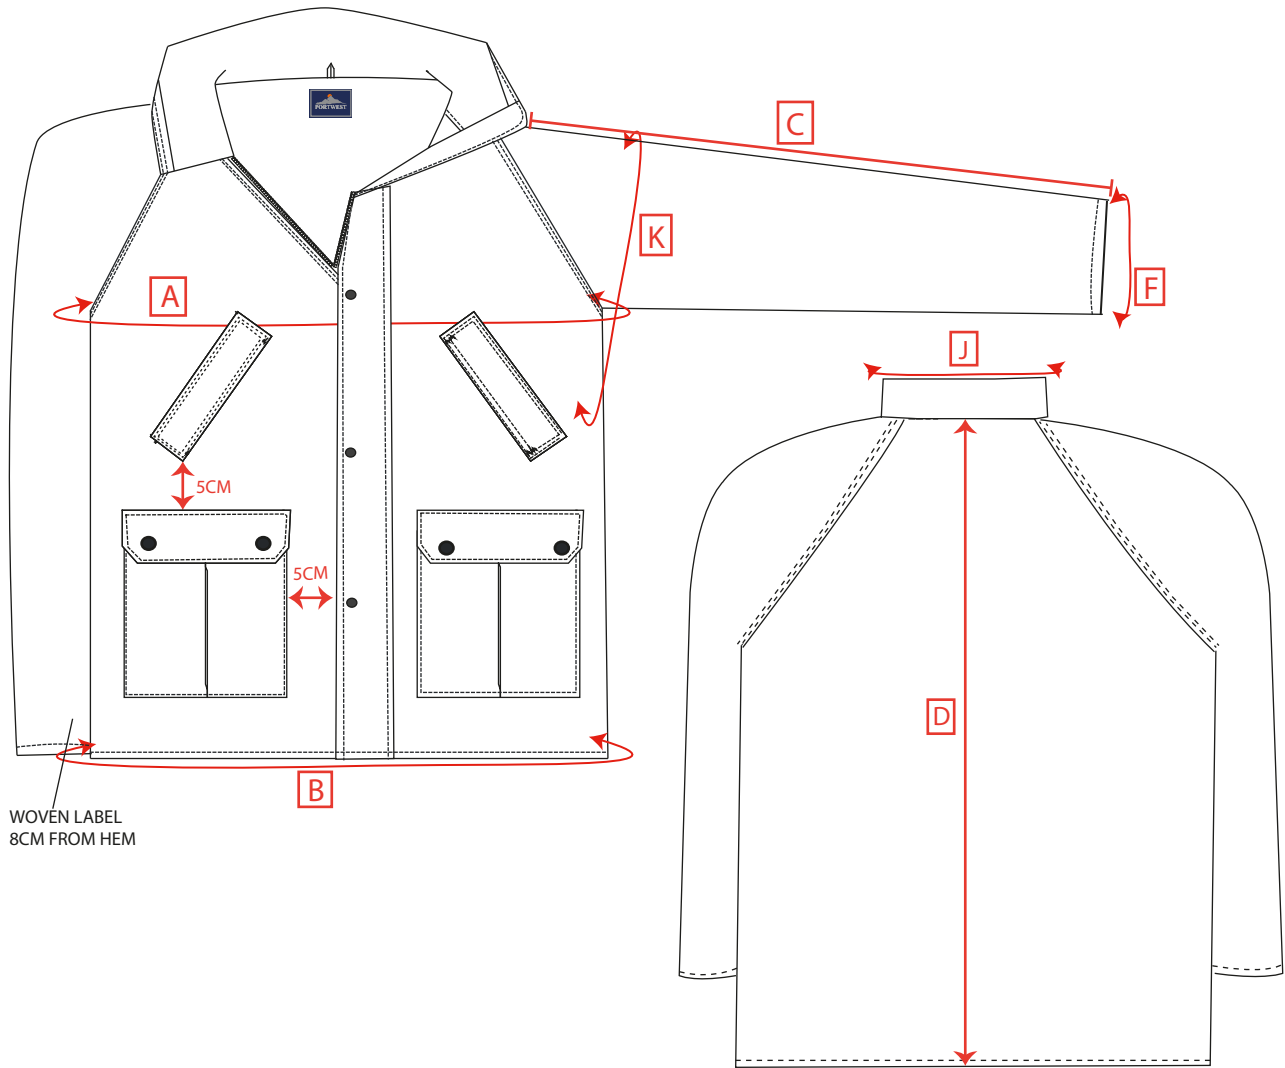

STYLE NO: **S521**

DESCRIPTION: **100% Polyester PVC Coated Quilt Lined Jacket**

Measurements												
		S	M	L	XL	XXL	3XL	4XL	5XL	Tol	Audit Size	Actual Size
To fit chest		92-96	100-104	108-112	116-124	128-132	136-140	144-148	152-160			
Euro size		1	2	3	4	5	6	7	8			
Jacket Chest	A	118	126	134	142	150	158	166	174	1.5		
Hem	B	118	126	134	142	150	158	166	174	1.5		
Collar to Cuff	C	81	82.5	84	85.5	87	88.5	90	91.5	1		
Nape to Hem	D	81	81	83	83	85	85	87	87	1		
Cuff	F	30	31	32	33	34	35	36	37	0.5		
Ribbed Cuff Relaxed		15	16	17	18	19	20	21	22			
Neck circumference	J	56.4	57.9	59	60.3	61.6	62.9	64.2	65.5	1		
Bicep	K	63	65	67	69	71	73	75	77	1		
Collar length leaf edge	N	56.4	57.9	59	60.3	61.6	62.9	64.2	65.5	1		