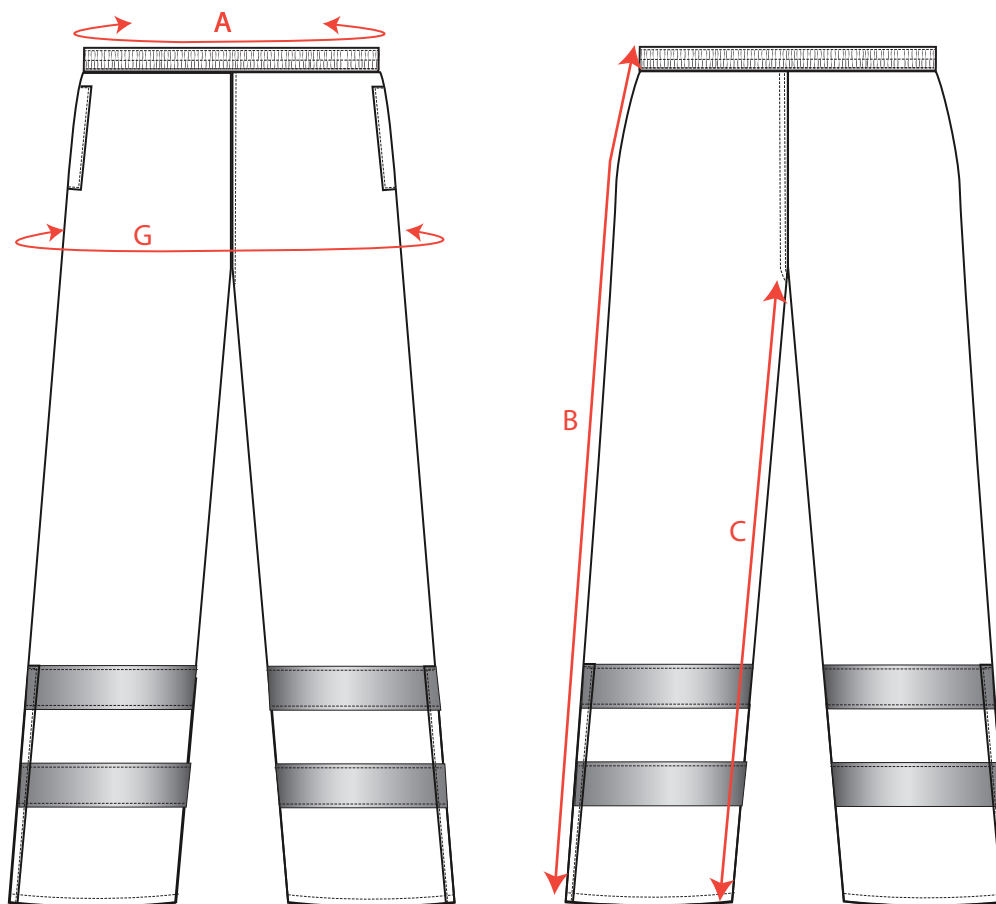

STYLE NO: S487

DESCRIPTION: Hi Vis Breathable Trousers

To fit waist measurements to be taken flat		68 - 72	76-80	84-88	92-96	100-104	108-112	116-120	124-128	132-136	Tol
		XS	S	M	L	XL	XXL	3XL	4XL	5XL	
Waist Relaxed	A	56	64	72	80	88	96	104	112	120	1cm
Outside leg ( inc wasitband)	B	111	112	113	114	115	116	117	118	119	1.5cm
Inside Leg ( 31" leg )	C	78	78	78	78	78	78	78	78	78	min
Seat	G	102	110	118	126	134	142	150	158	166	1.5cm