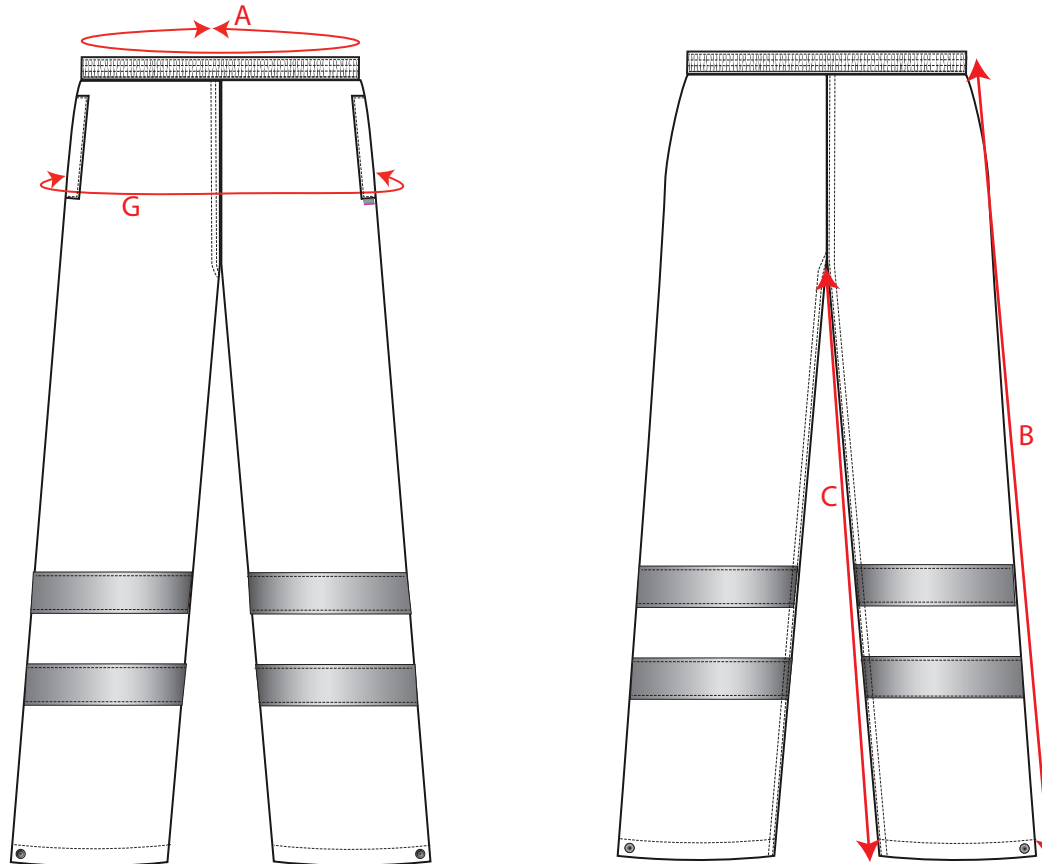

STYLE NO: S480

DESCRIPTION: Hi Vis Traffic Trousers

To fit waist measurements to be taken flat		68 - 72	76-80	84-88	92-96	100-104	108-112	116-120	124-128	132-140	144-148	152-156	Tol	Tall
		XS	S	M	L	XL	XXL	3XL	4XL	5XL	6XL	7XL		
Waist relaxed	A	56	64	72	80	88	96	104	112	120	128	136	1cm	
Outside leg (inc wasitband)	B	111	112	113	114	115	116	117	118	119	120	121	1.5cm	5
Inside leg (31" leg)	C	78	78	78	78	78	78	78	78	78	78	78	min	5
Seat	G	102	110	118	126	134	142	150	158	166	174	182	1.5cm	