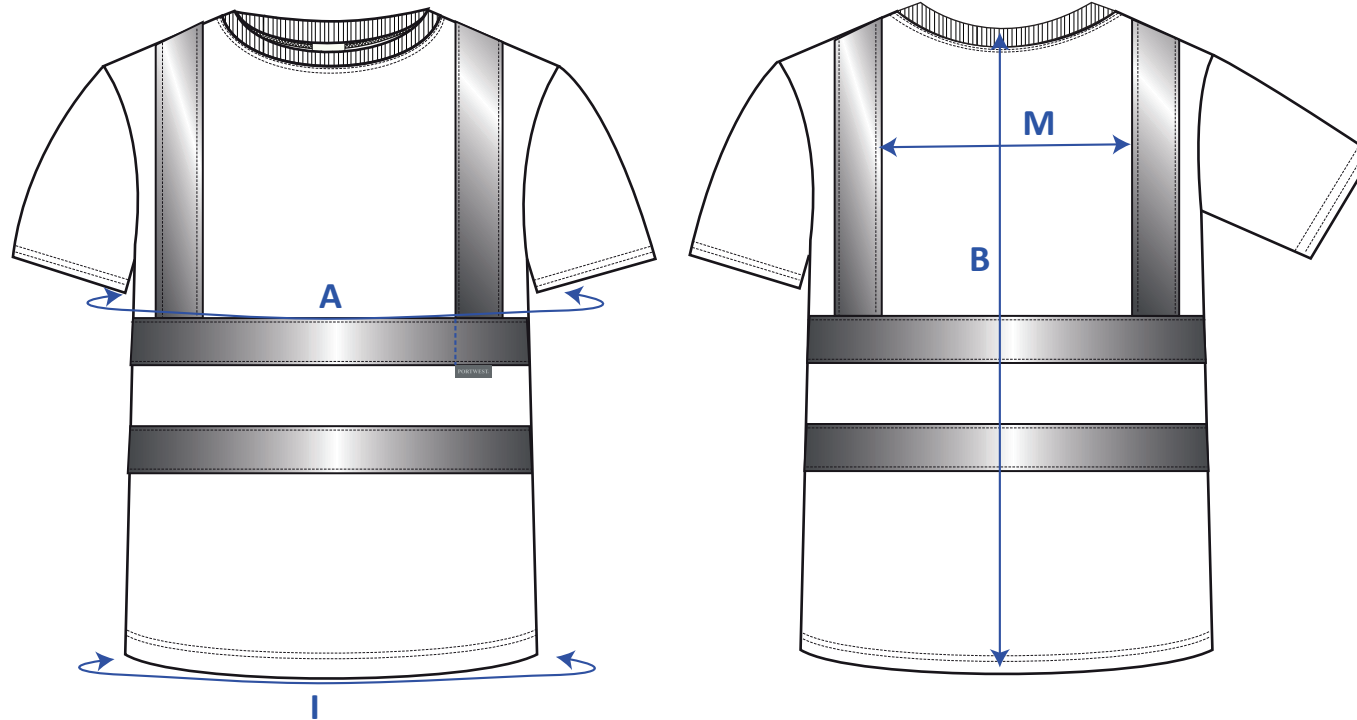

STYLE NO: S478

DESCRIPTION: **Hi-Vis Short Sleeved T-Shirt**

FABRIC: **100% Polyester**

COLOUR: **Orange, Yellow**

Measurements Are For A Fully Relaxed Fabric, In Cm's :

Code	AREA	XS	S	M	L	XL	XXL	3XL	4XL	5XL	6XL	7XL	Tol Plus
A	Chest	92	100	108	116	124	132	140	148	156	164	172	1
B	Back Length <i>(include collar)</i>	70	74	75	76	77	78	79	80	81	82	83	1
I	Hem Circumference	92	100	108	116	124	132	140	148	156	164	172	1
M	Distance between Vertical Bands of Reflective Tape	22	23	24	25	26	27	28	29	30	31	32	0.5