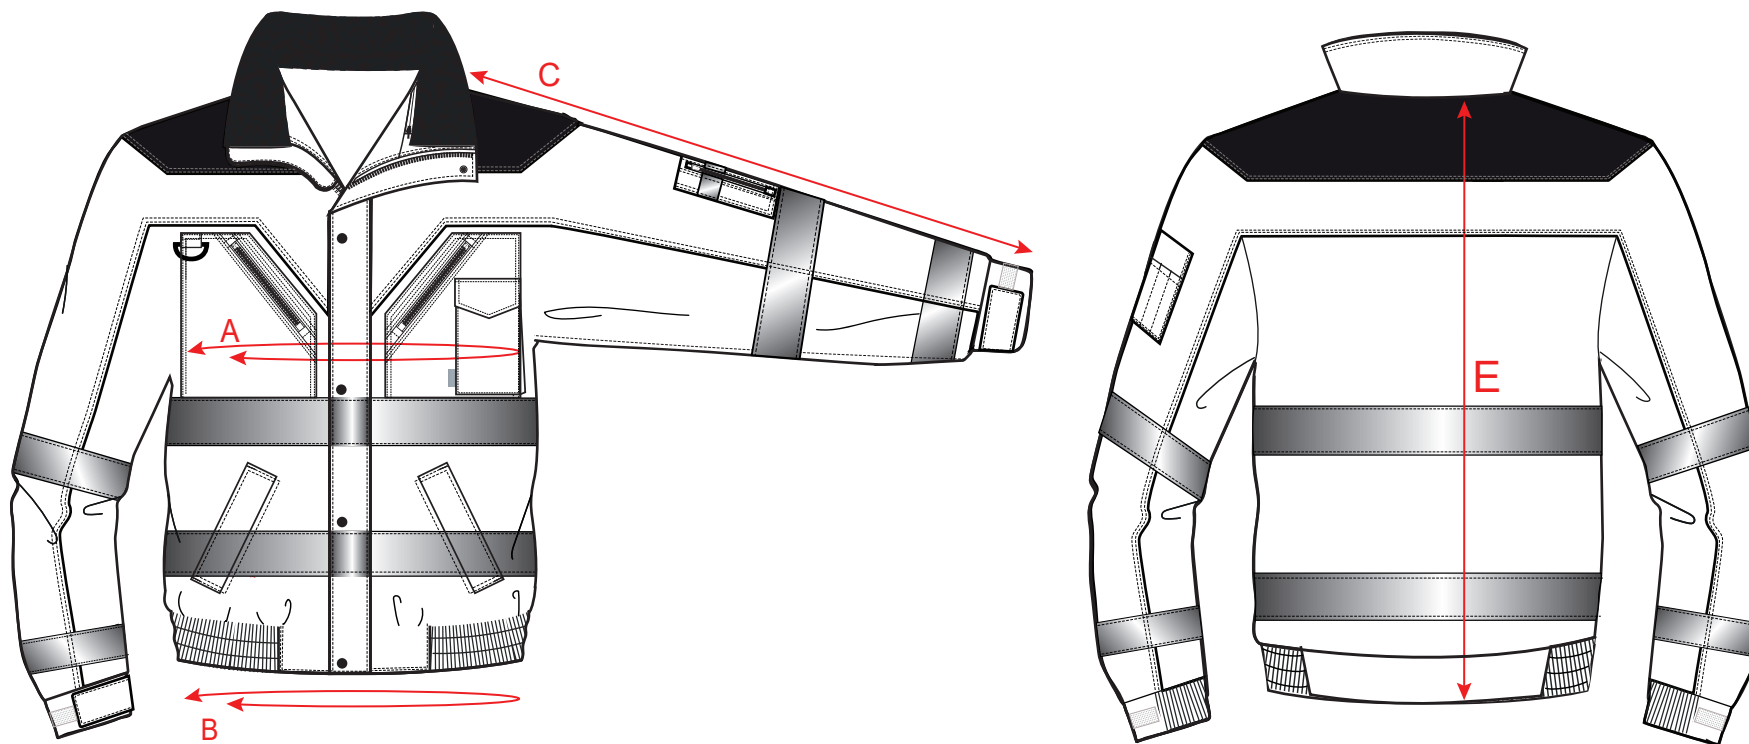

STYLE NO: S464

DESCRIPTION: Contrast Bomber Jacket

Measurements										
		S	M	L	XL	XXL	3XL	4XL	5XL	Tol
To Fit Chest		92-96	100-104	108-112	116-124	124-132	136-144	148-152	156-162	
Euro Sizes		2	3	4	5	6	7	8	9	
Jacket Chest	A	122	126	134	142	150	158	166	174	1
Hem Relaxed	B	98	102	110	118	126	134	142	150	1
Collar to Cuff (incl. Cuff)	C	82.5	83	84	85	86	87	88	88	1
Centre Back Length (incl Waistband)	E	72	74	74	76	76	76	78	78	1