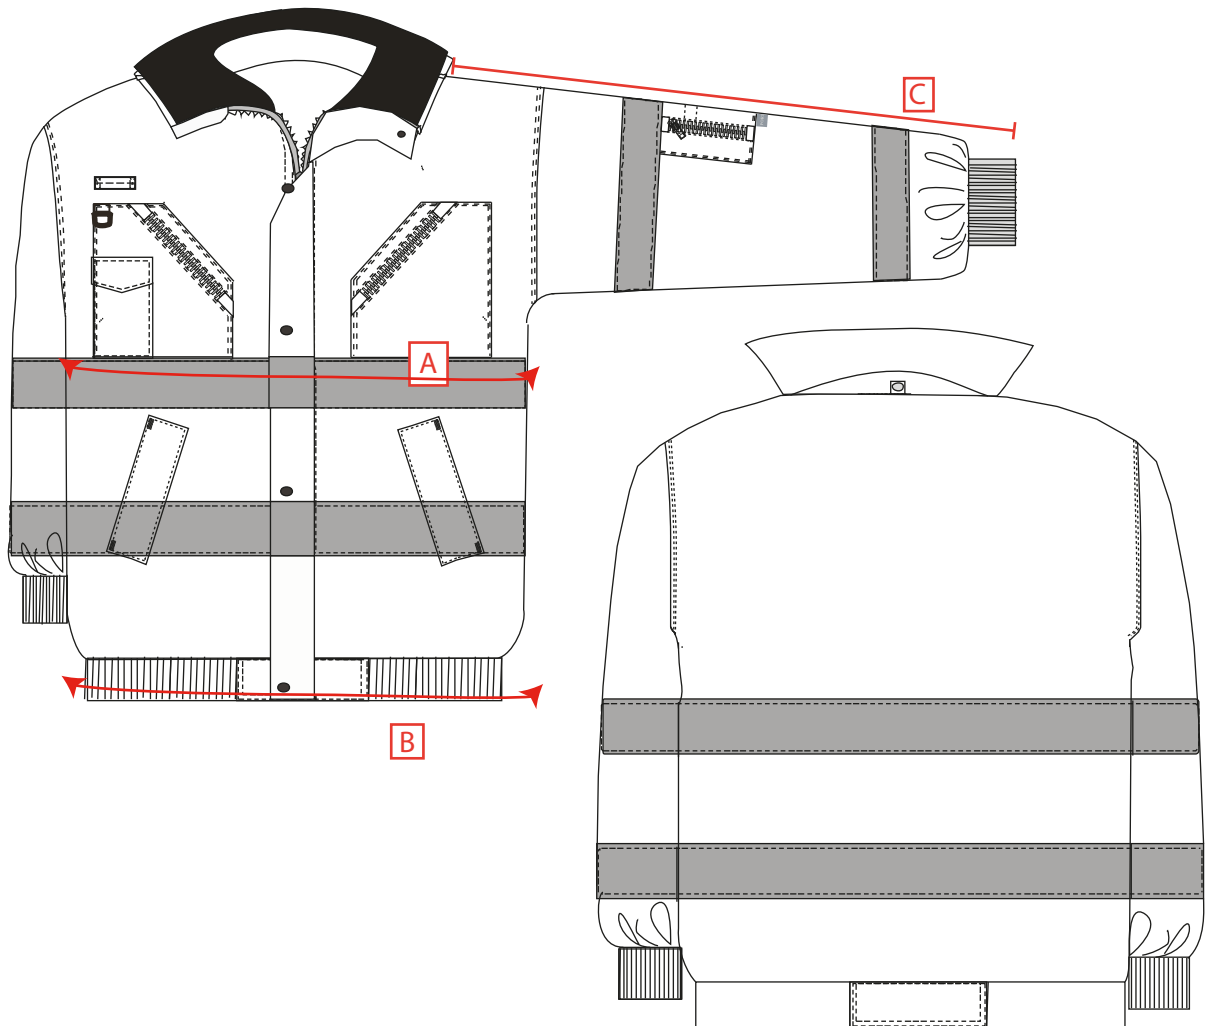

PORTWEST®

STYLE **S435**
NO:

DESCRIPTION: **Iona 3 in 1 Bomber Jacket**

		Measurements							
		S	M	L	XL	XXL	3XL	4XL	5XL
To Fit Chest		92-96	100-104	108-112	116-124	124-132	136-144	148-152	156-162
Jacket Chest	A	118	126	134	142	150	158	166	174
Hem Relaxed	B	84	92	100	108	116	124	136	144
Collar to Cuff (incl. Cuff)	C	82	83	84	85	86	87	88	88