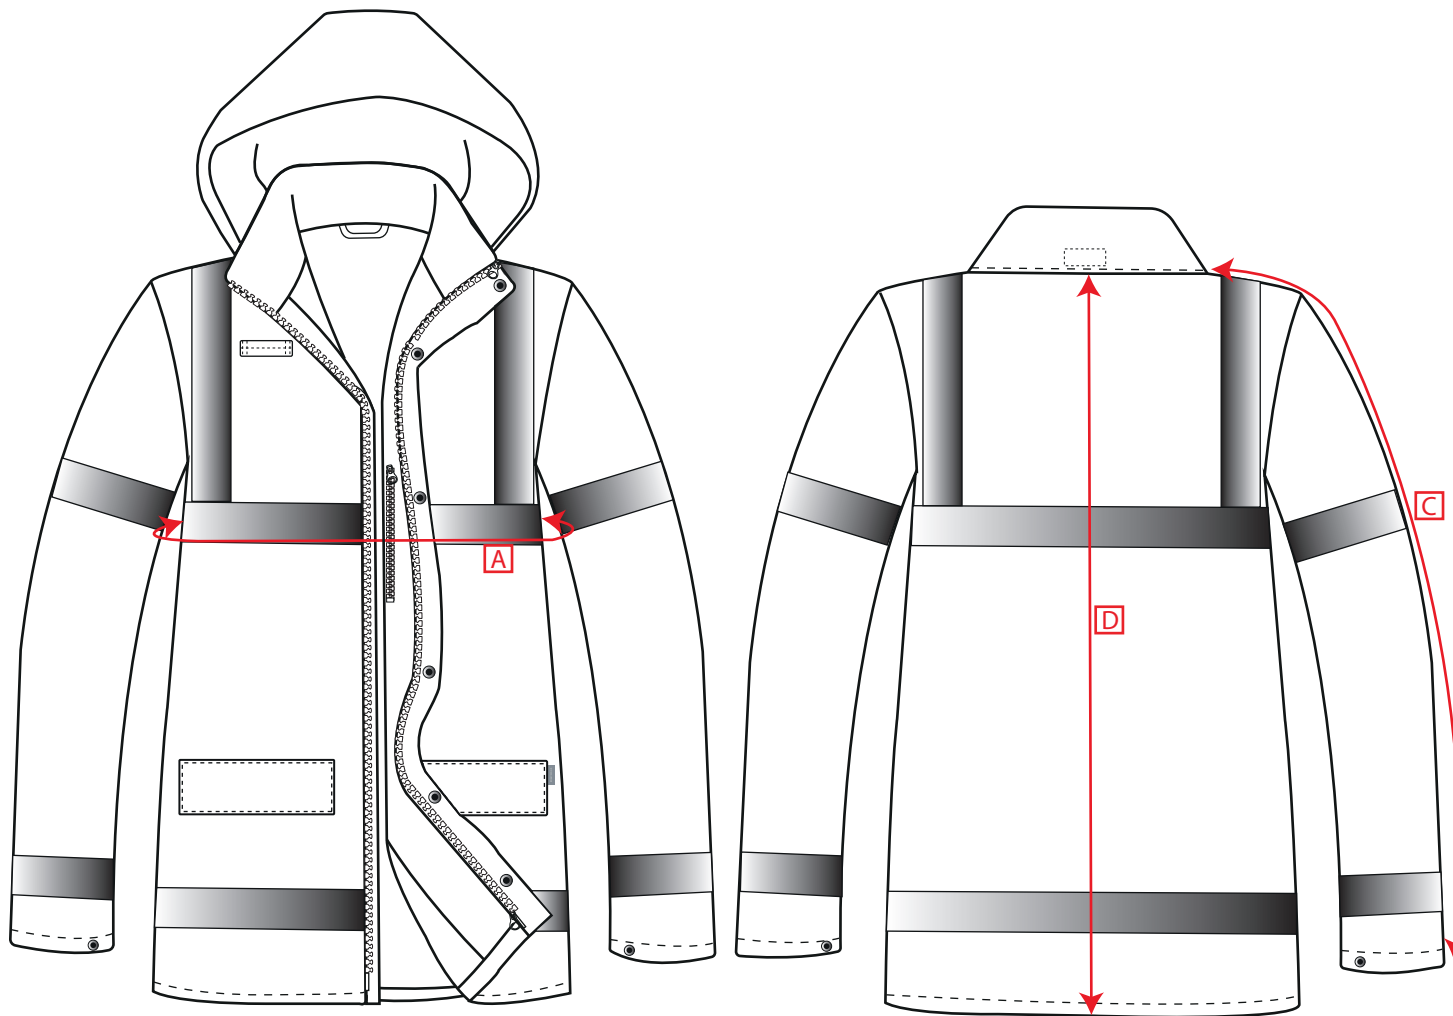

STYLE NO: S431	DESCRIPTION: Iona 3in1 Traffic Jacket
----------------	---------------------------------------

OUTERSHELL JACKET

Measurements		S	M	L	XL	2XL	3XL
To Fit Chest:		92-96	100-104	108-112	116-124	128-132	136-144
Jacket Chest	A	118	126	134	142	150	158
Collar to Cuff	B	82	83	84	85	86	87
Centre Back to Hem	C	83	84	85	86	87	88

STYLE NO: S431	DESCRIPTION: Iona 3in1 Traffic Jacket
----------------	---------------------------------------

INNER FLEECE							
Measurements		S	M	L	XL	2XL	3XL
To Fit Chest:		92-96	100-104	108-112	116-124	128-132	136-144
Jacket Chest	A	106	114	122	130	138	146
Collar to Cuff	B	80	81	82	83	84	85
Centre Back to Hem	C	72	72	72	72	72	72