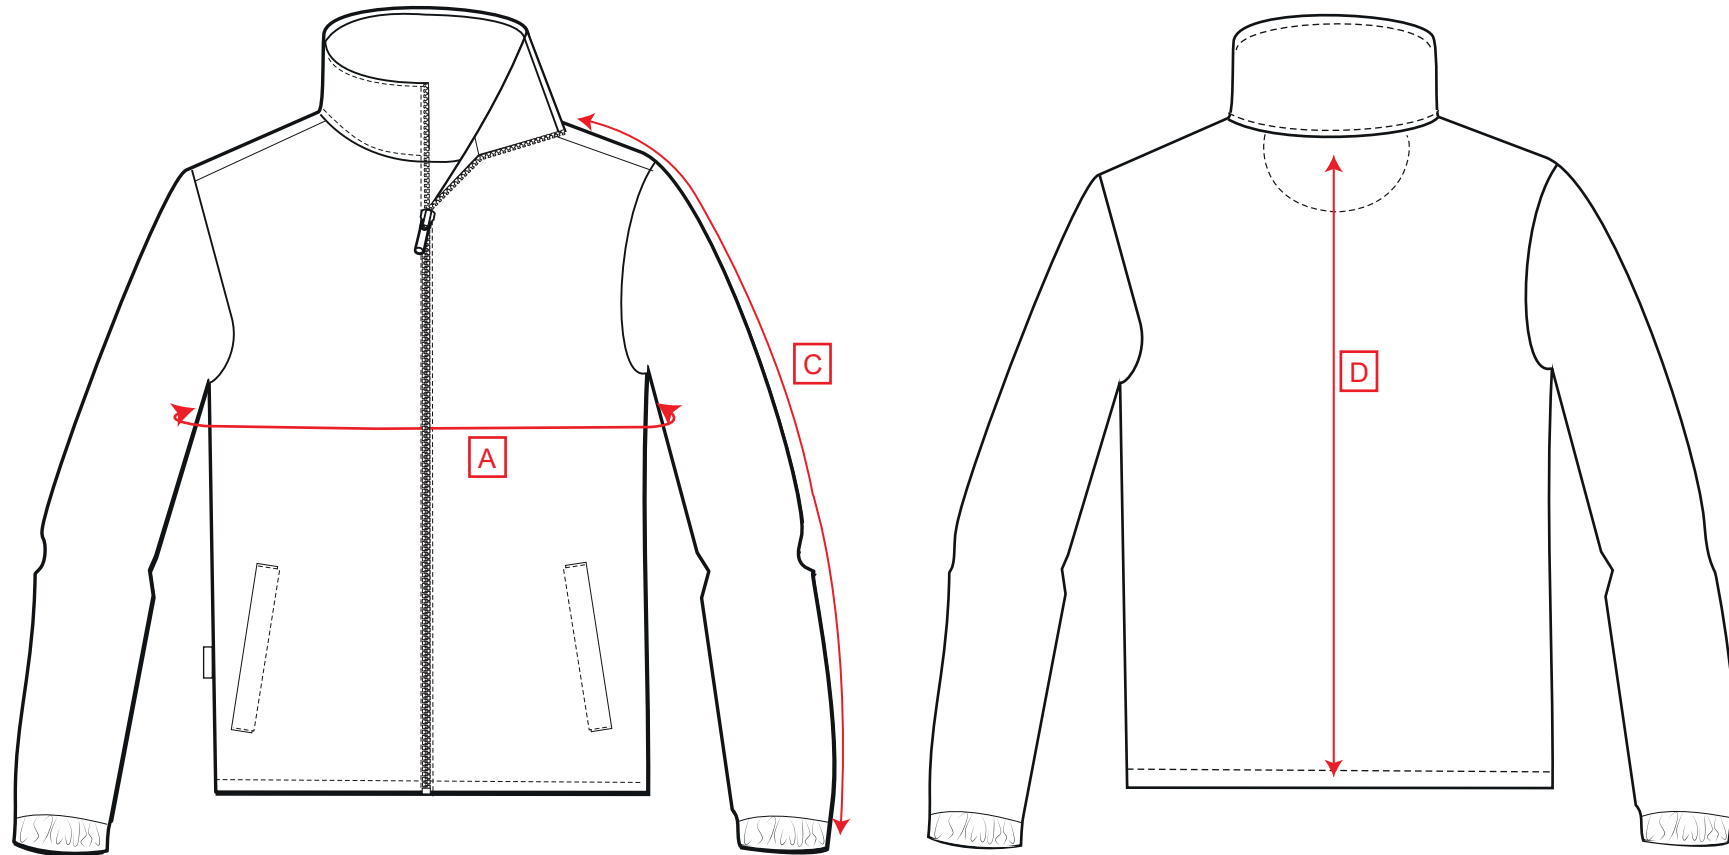

STYLE NO: S431	DESCRIPTION: Iona 3in1 Traffic Jacket
----------------	---------------------------------------

OUTERSHELL JACKET

Measurements		S	M	L	XL	2XL	3XL
To Fit Chest:		92-96	100-104	108-112	116-124	128-132	136-144
Jacket Chest	A	118	126	134	142	150	158
Collar to Cuff	B	82	83	84	85	86	87
Centre Back to Hem	C	83	84	85	86	87	88

STYLE NO: S431	DESCRIPTION: Iona 3in1 Traffic Jacket
----------------	---------------------------------------

INNER FLEECE							
Measurements		S	M	L	XL	2XL	3XL
To Fit Chest:		92-96	100-104	108-112	116-124	128-132	136-144
Jacket Chest	A	106	114	122	130	138	146
Collar to Cuff	B	80	81	82	83	84	85
Centre Back to Hem	C	72	72	72	72	72	72