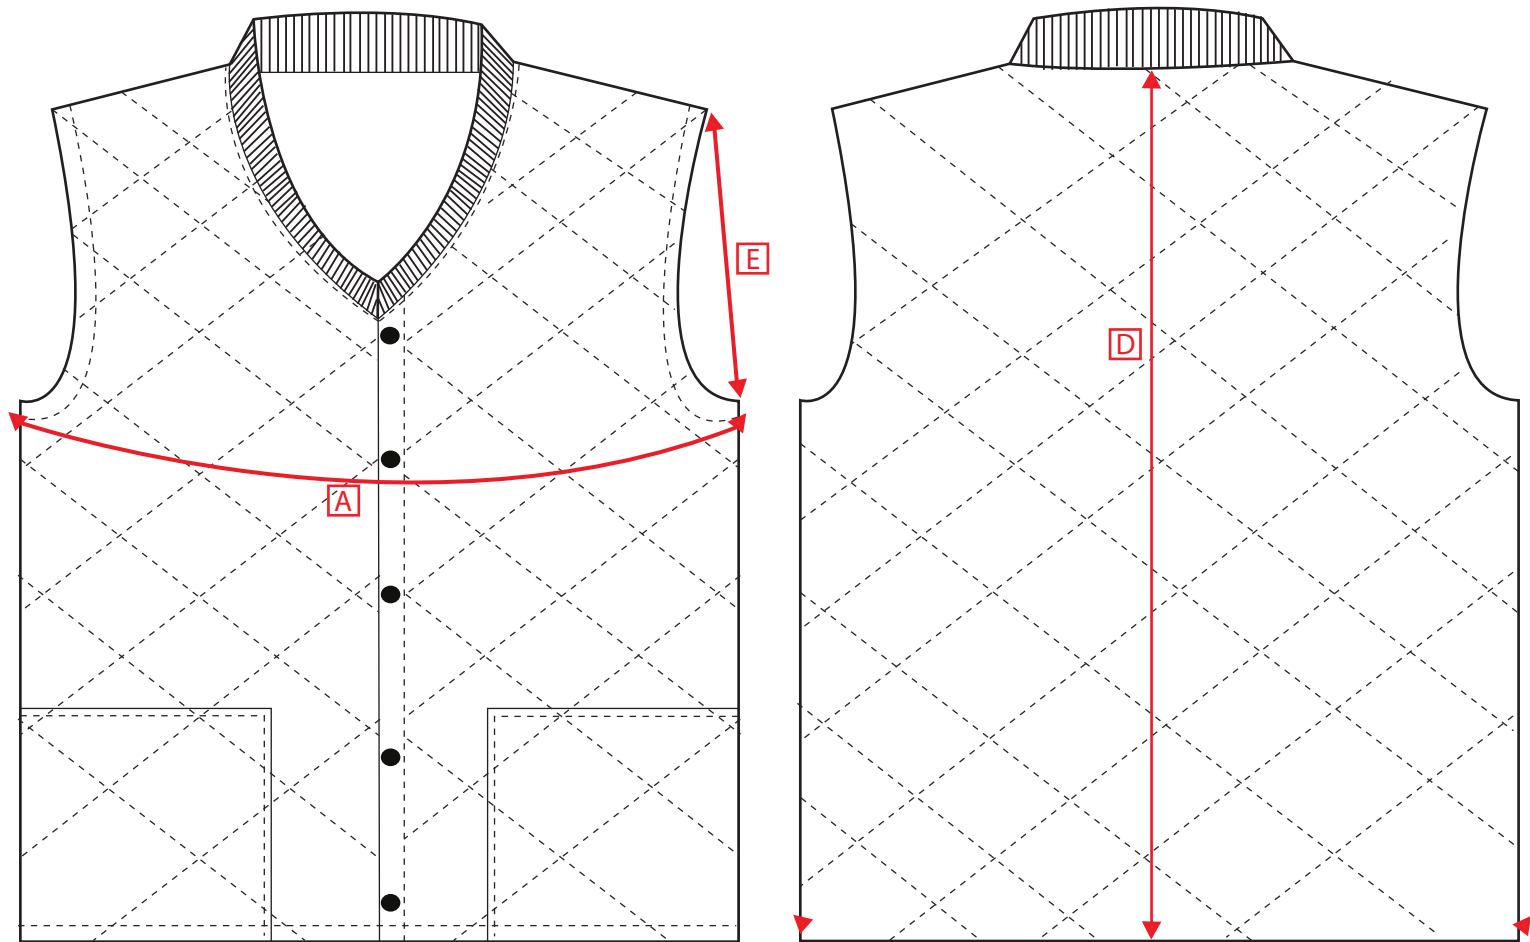

STYLE NO: S413	DESCRIPTION: Kinross Bodywarmer
----------------	---------------------------------

AREA		XS	S	M	L	XL	2XL	3XL	TOL
To Fit Chest		80-88	92-96	100-104	108-112	116-124	128-132	136-140	
A	TOTAL CHEST MEASUREMENT	106	114	122	130	138	146	154	1.5
B	NAPE - HEM	71	71	73	73	73	75	75	1
C	ARM HOLE DIAGONAL	24	25	26	27	28	29	30	0.5