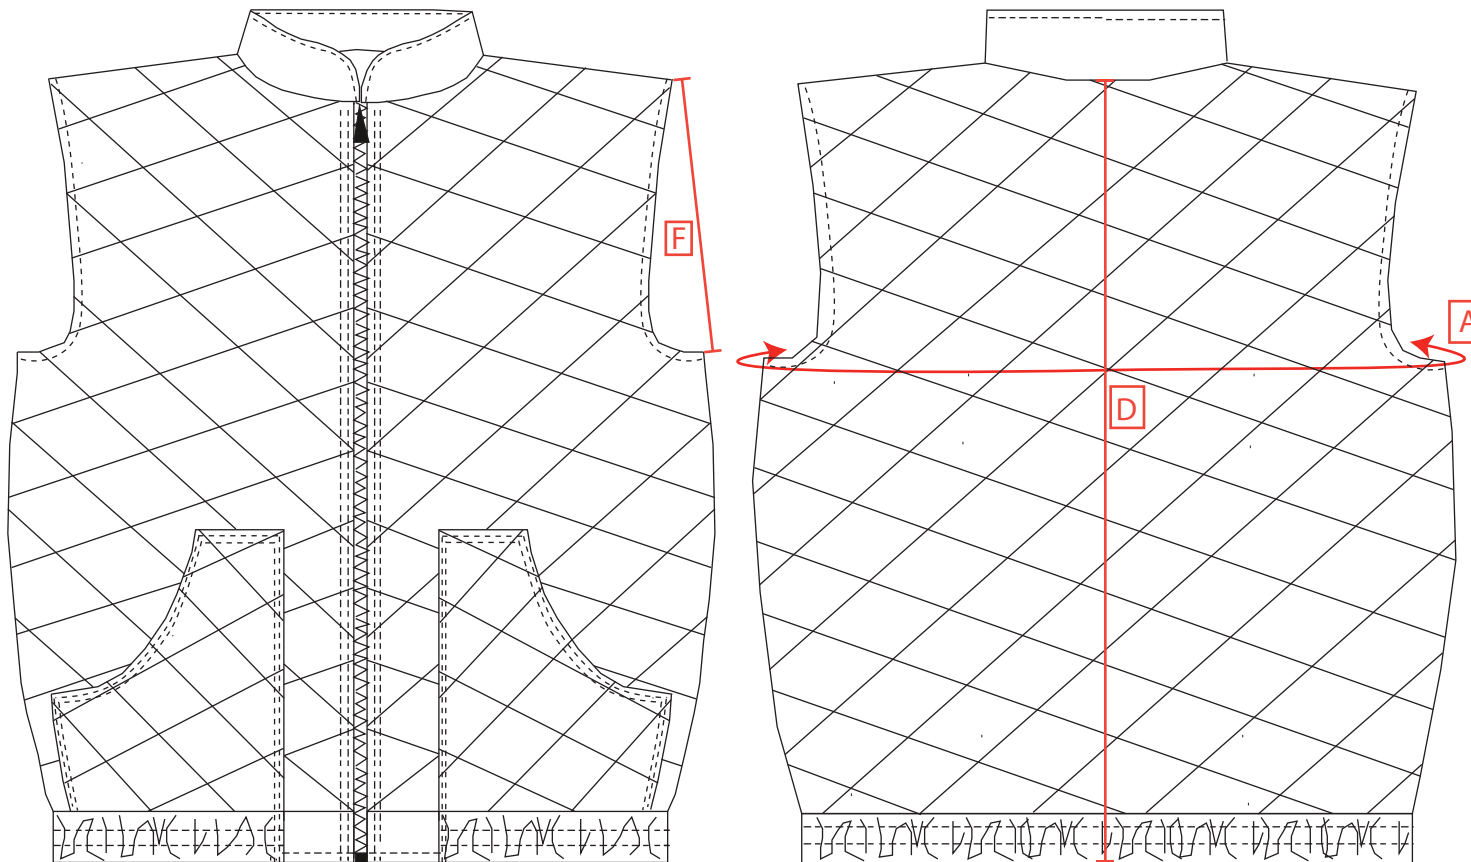

STYLE NO: S412

DESCRIPTION: Poly/Cotton Quilted Bodywarmer

		XS	S	M	L	XL	2XL	3XL	4XL	5XL
To fit Chest		80-88	92-96	100-104	108-112	116-124	128-132	136-140	144-148	152-160
Chest	A	106	114	122	130	138	146	154	162	170
Nape to Hem	D	68	68	70	70	72	72	72	74	74
Armhole Diagonal	F	24	25	26	27	28	29	30	31	31