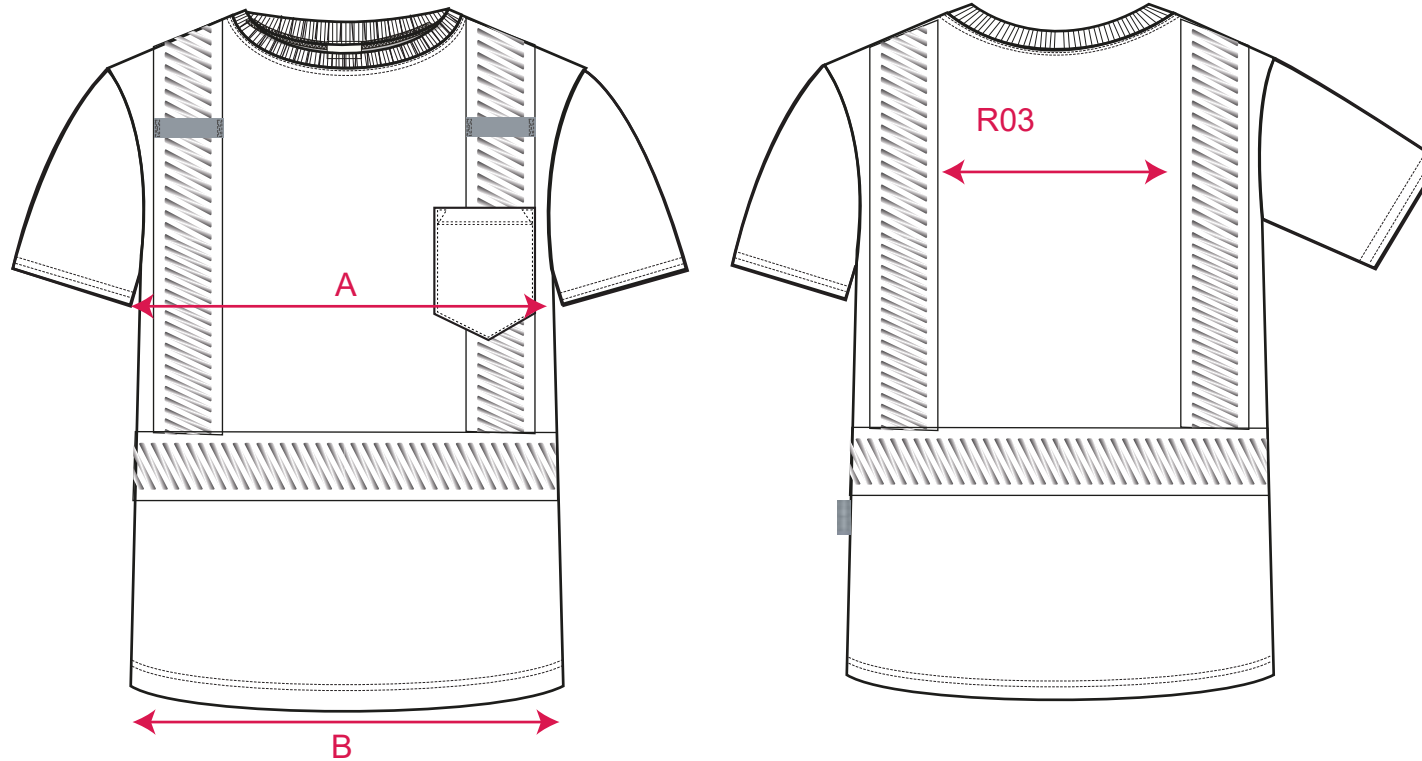

STYLE NO: S396

DESCRIPTION: Austin Short Sleeved T-Shirt

FABRIC: 100% Polyester

COLOUR: Black

Measurements Are For A Fully Relaxed Fabric, measured flat, In Cm's :

| Code | AREA | XS | S | M | L | XL | XXL | 3XL | 4XL | 5XL | 6XL | ToI Plus |
|------|---|----|----|----|----|------|-----|------|-----|------|-----|----------|
| A | Chest | 47 | 50 | 54 | 58 | 62 | 66 | 70 | 74 | 78 | 82 | 1 |
| B | Hem Circumference | 47 | 50 | 54 | 58 | 62 | 66 | 70 | 74 | 78 | 82 | 1 |
| R03 | Distance between vertical bands of reflective tape. | 22 | 23 | 24 | 25 | 26.5 | 28 | 29.5 | 31 | 32.5 | 34 | 0.5 |