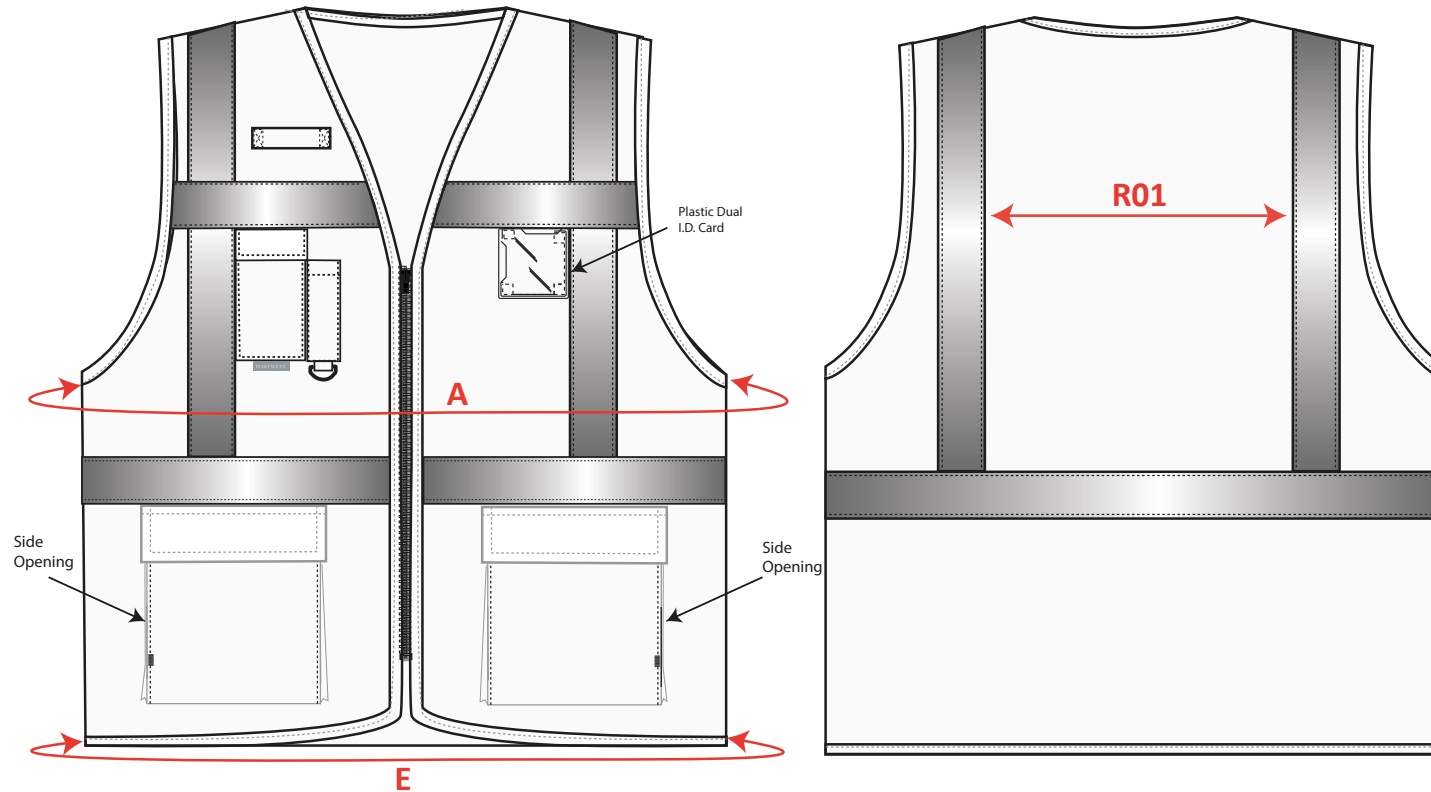

STYLE NO: S375

DESCRIPTION: **Hi-Vis Vest-Port Thermal Waistcoat**

FABRIC: 100% Polyester bonded to 100% Polyester Fleece

COLOUR: Yellow

		Measurements in cm:										
To Fit Chest		80-88	92-96	100-104	108-112	116-124	128-132	136-140	144-148	152-160	164-172	176-184
		XS	S	M	L	XL	XXL	3XL	4XL	5XL	6XL	7XL
<b>A</b>	Garment chest	96	104	112	120	132	140	148	156	168	180	192
<b>E</b>	Hem	96	104	112	120	132	140	148	156	168	180	192
<b>R01</b>	Distance between vertical bands of reflective tape	27	29	31	33	35	37	39	40.5	42	44	46