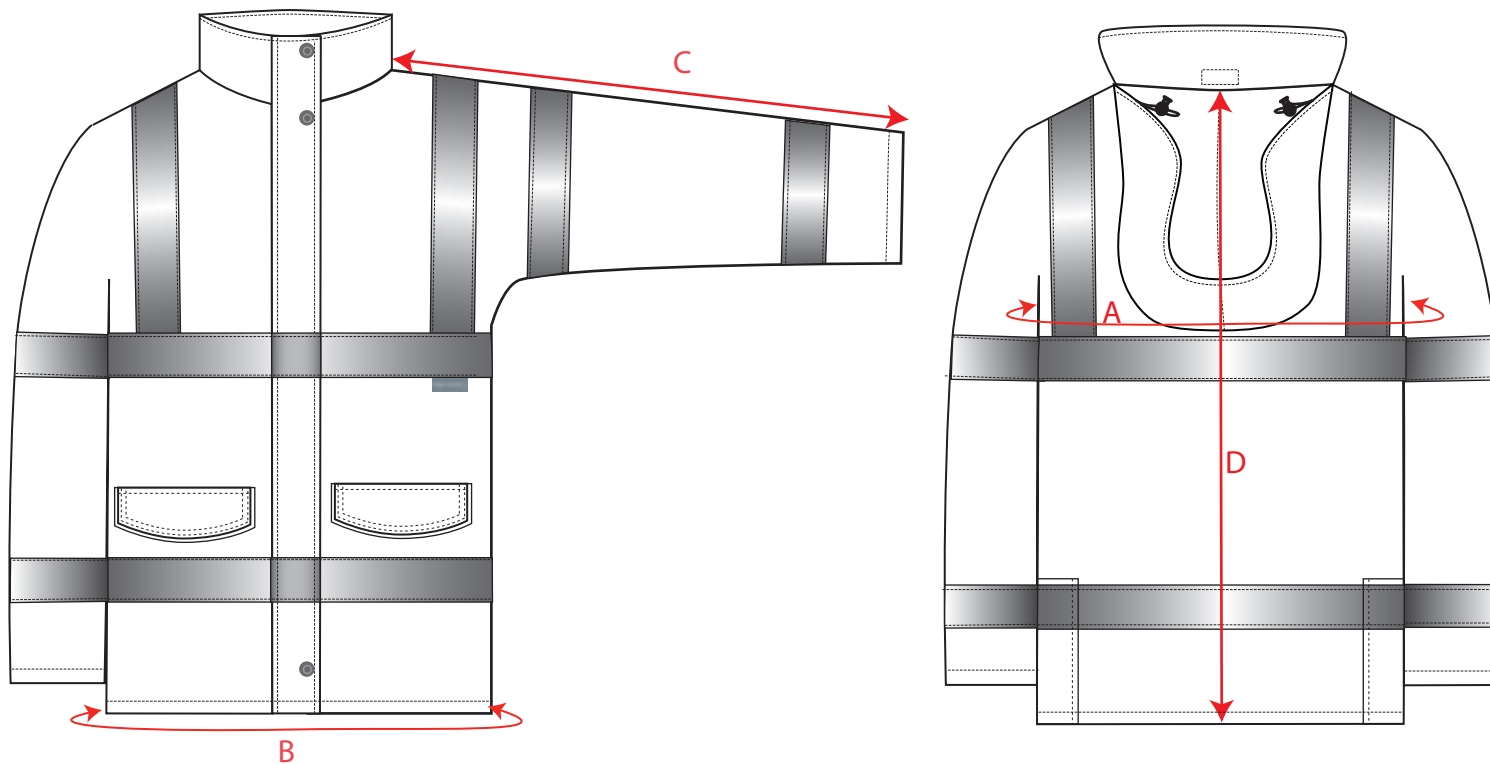

STYLE NO: S360

DESCRIPTION: LADIES EN ISO 20471 TRAFFIC JACKET

Measurements

		XS	S	M	L	XL	XXL	3XL	TOL
To Fit Chest		72-76	80-88	92-96	100-104	108-112	116-124	128-132	
Euro Sizes			1	2	3	4	5	6	
Jacket Chest	A	102	110	118	126	134	142	150	1.5
Hem	B	102	110	118	126	134	142	150	1.5
Collar to Cuff	C	69	70	71	72	73	74	75	1
Centre Back to Hem	D	74	75	76	77	78	78	78	1