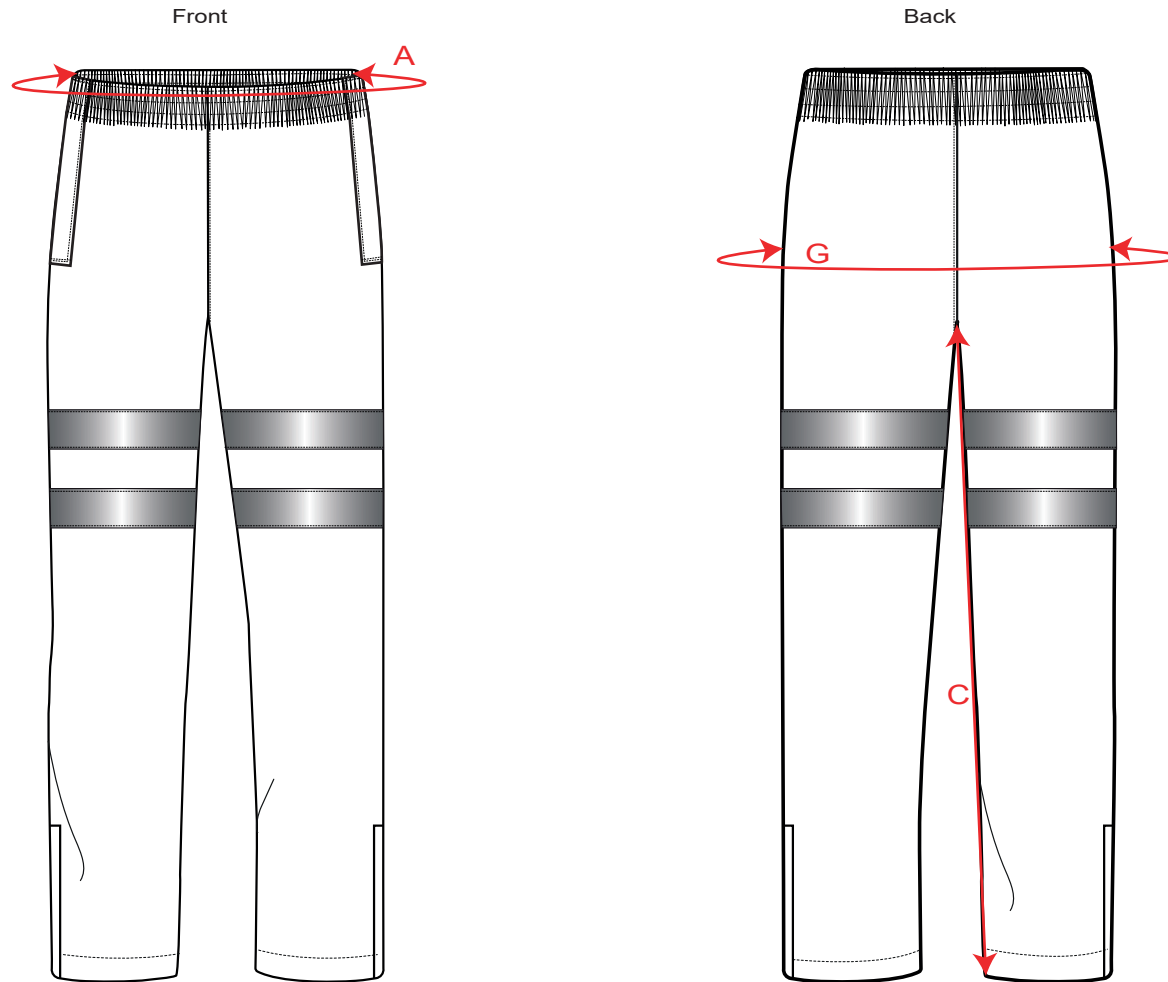

STYLE NO: RT31	DESCRIPTION: Hi Vis Traffic Trousers RIS
----------------	--

Area	To fit waist measurements to be taken flat	SML	MED	LGE	X-LGE	2X-LGE	3X-LGE	4X-LGE	5X-LGE	AUDIT SIZE	ACT SIZE	TOL Plus
		76-84	84-92	92-96	100-108	108-116	116-124	124-132	132-140			
<b>A</b>	Waist relaxed	64	72	80	88	96	104	112	120			1
<b>C</b>	Inside Leg (31" leg)	78	78	78	78	78	78	78	78			
<b>G</b>	Hip measurement	110	118	126	134	142	150	158	166			1.5