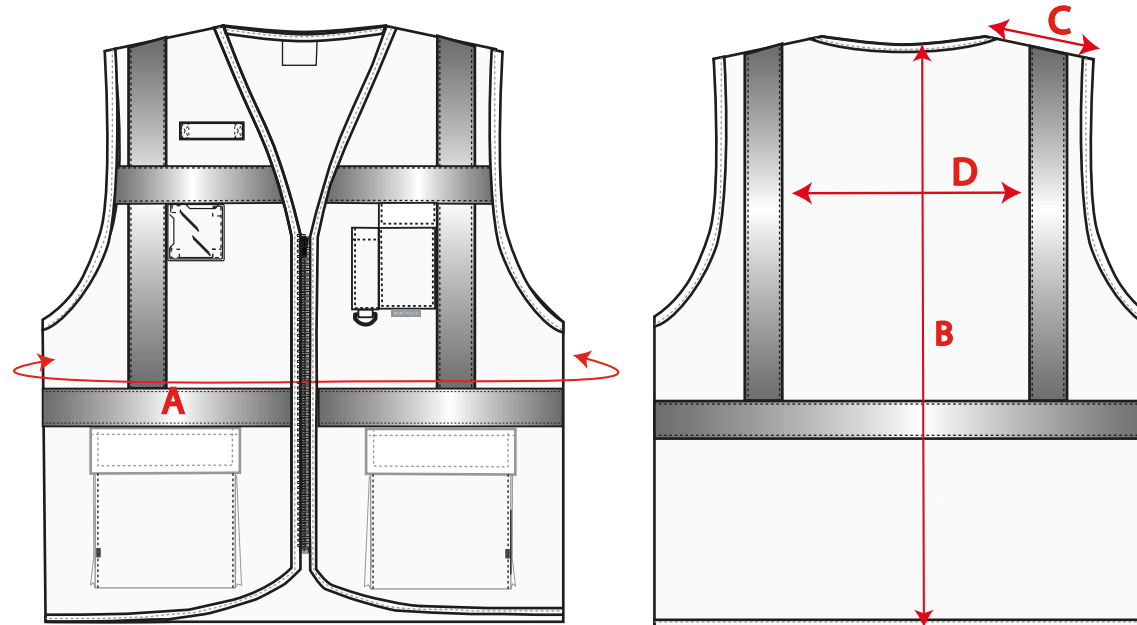

STYLE NO: RT26

DESCRIPTION: Railtrack Hi Vis Executive Vest

FABRIC: 100% Polyester

COLOUR: Orange

### MEASUREMENTS IN CM

SIZE		XS	S	M	L	XL	XXL	3XL	4XL	5XL	6XL	7XL	8XL
To fit chest size	A	96	104	112	120	132	140	148	156	164	172	180	188
C. Back Length	B	75	75	75	75	75	75	75	75	75	75	75	75
Hem	C	96	104	112	120	132	140	148	156	164	172	180	188
Distance between vertical bands of tape	D	27	29	31	33	35	37	39	41	43	45	47	49