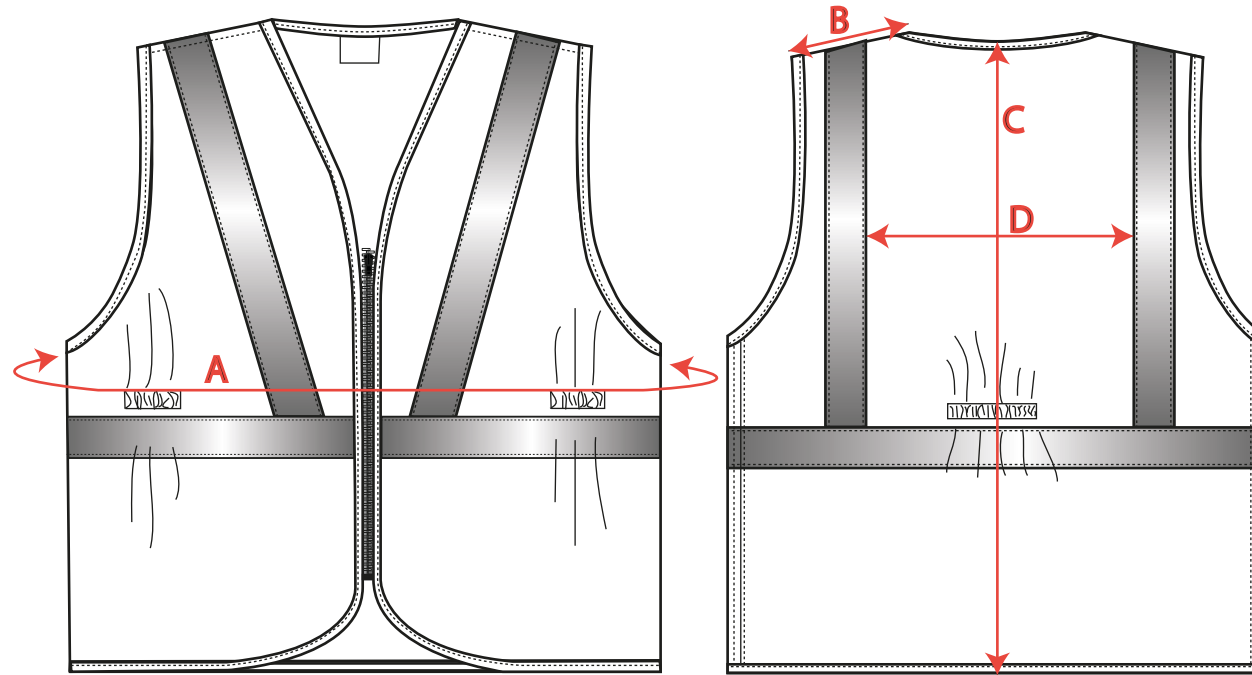

STYLE NO: RT20

DESCRIPTION: Railtrack Hi Vis Long Vest

FABRIC: 100% Polyester

COLOUR: Yellow, Orange

		Measurements							
SIZE		SMALL	MEDIUM	LARGE	X-LARGE	XX-LRG	3XL	4XL	5XL
AREA									
To fit chest size		92-96	100-104	108-112	116-124	128-132	136-140	144-148	152-156
Chest Stretched	A	132	140	148	156	164	172	180	188
Shoulder	B	18	19	20	21	21	22	22	22
Centre back length	C	75	75	75	75	75	75	75	75
Distance between vertical tape	D	27	29	30.5	32	33	34	35	36