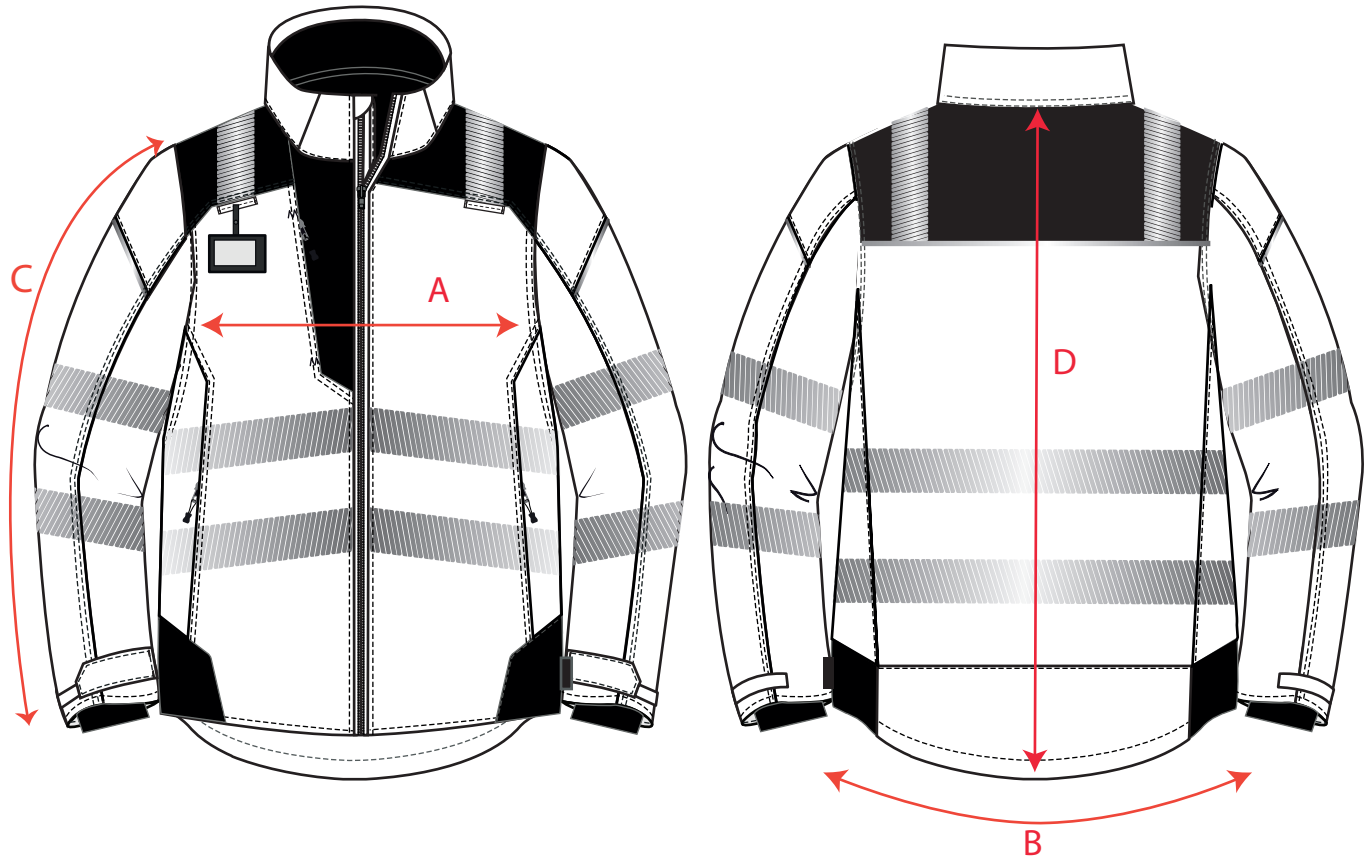

PORTWEST[®] SIZE CHART

STYLE NO: **PW382** DESCRIPTION: PW3 Ladies Winter Jacket

		XS	S	M	L	XL	XXL	3XL	4XL
A	Chest	104	110	116	124	132	140	148	156
B	Hem	104	110	116	124	132	140	148	156
C	Sleeve length	62.5	64	65.5	66	66.5	67	67.5	67.5
D	Back length	73	73	73	74	75.5	75.5	77	77