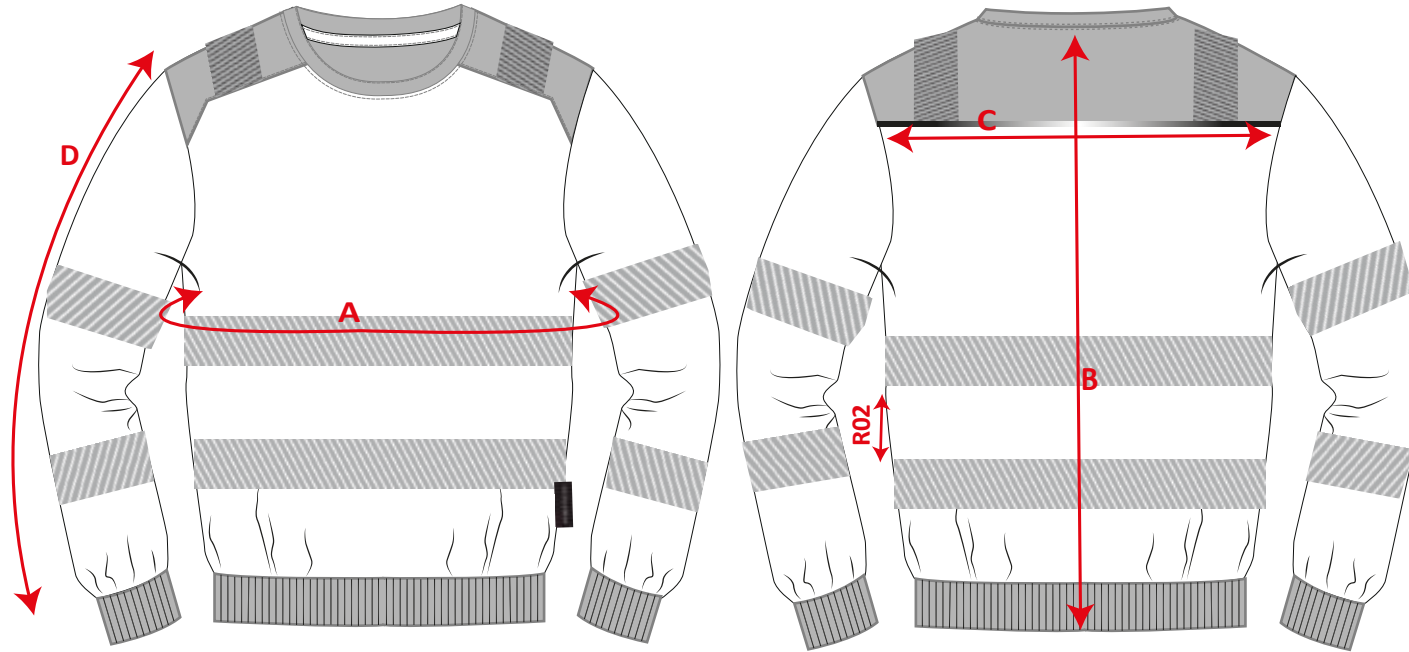

STYLE NO: PW379

DESCRIPTION: PW3 Sweatshirt

FABRIC: 65% Polyester, 35% Cotton.  
Weight: 300g/m2

COLOUR: Yellow/ Black  
Orange/ Black

Area		XS	S	M	L	XL	XXL	3XL	4XL	5XL	Tol (+)
A	Chest	99	108	117	126	135	144	153	162	171	1
B	Back length (including collar & waistband)	74	76	76	76	76	76	78	78	80	1
C	Across Back (10cm down including collar)	42	45	48	51	54	57	60	63	66	0.5
D	Sleeve Length (include Collar & cuff)	79	80	81	82	83	84	85	86	87	0.5
R02	Distance between horizontal bands of reflective tape	15	15	15	15	15	15	15	15	15	0.5